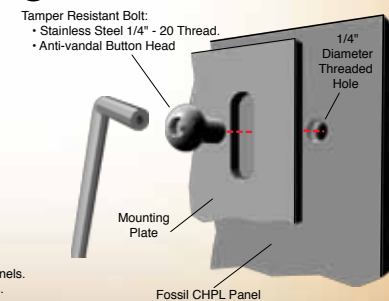

③ **Attaching Panel to Hardware**