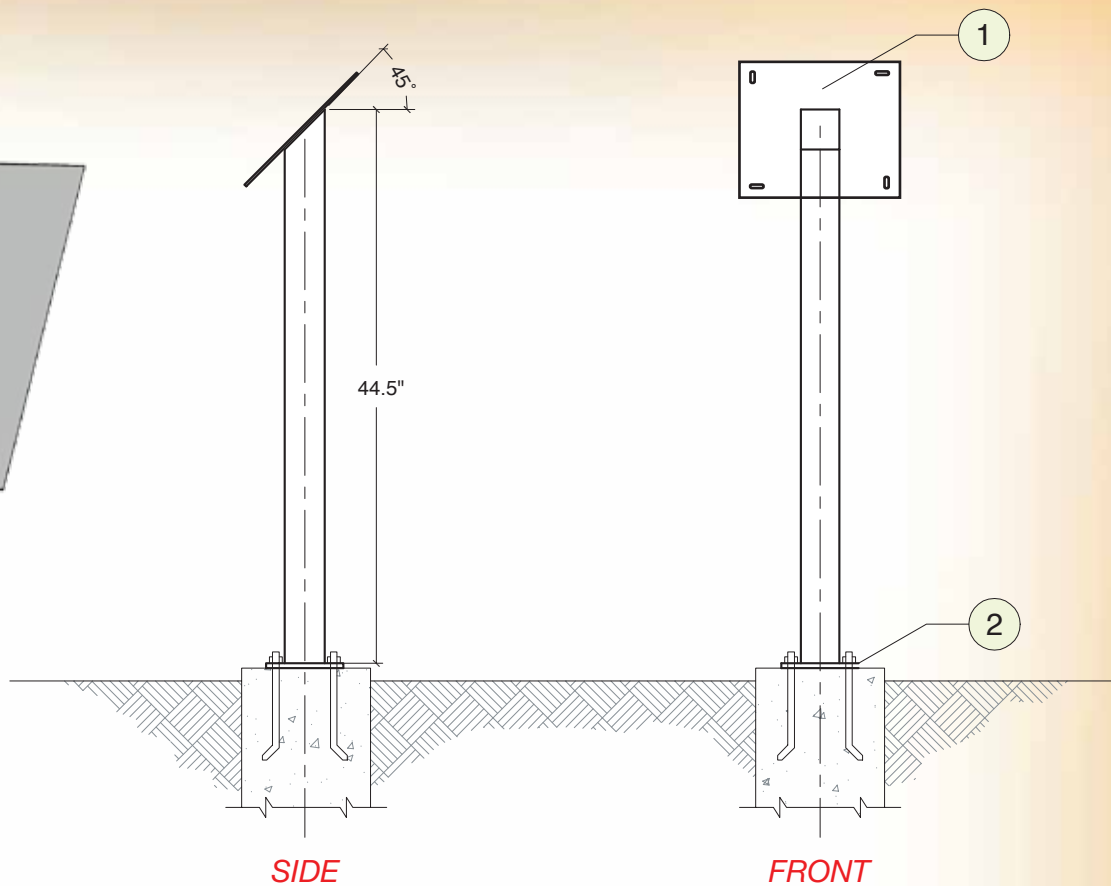

DOUBLE POST PEDESTAL: Surface Mount

- Black Powder Coated Aluminum
- Custom Sizes and Colors Available

Part #: DP1212

① **Mounting Plate**
Other plate sizes available.