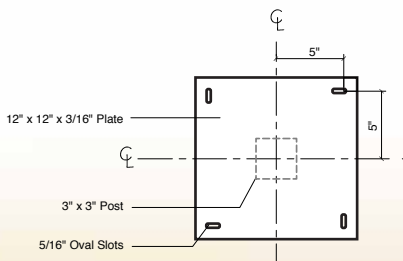

① **Mounting Plate**
Other plate sizes available.