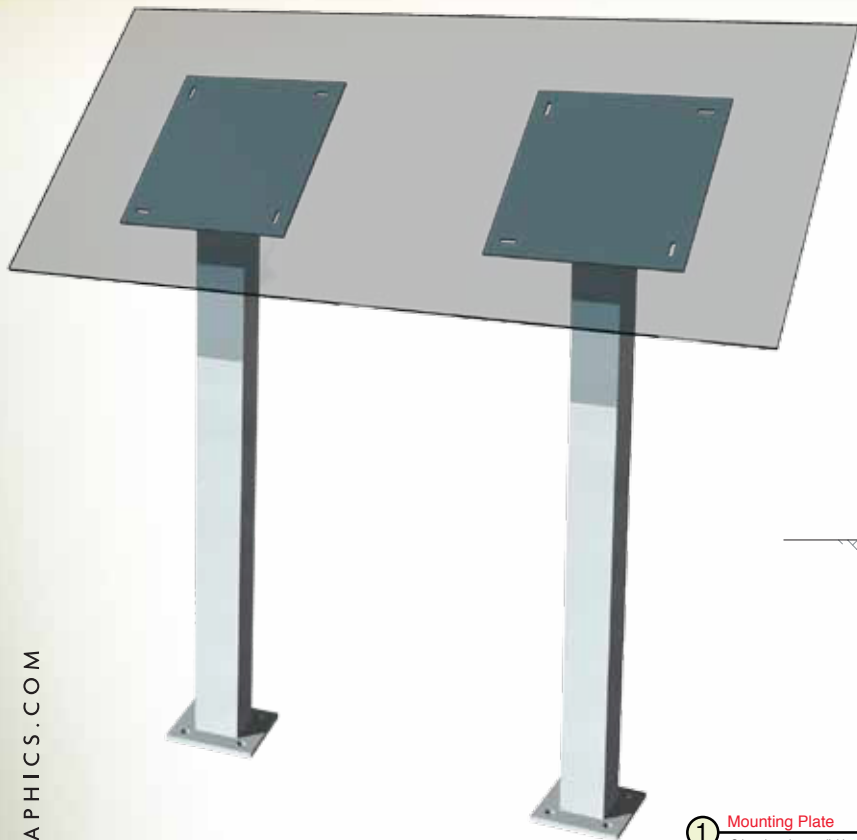

DOUBLE POST PEDESTAL: Surface Mount

- Black Powder Coated Aluminum
- Custom Sizes and Colors Available

Part #: DP1212

① **Mounting Plate**
Other plate sizes available.