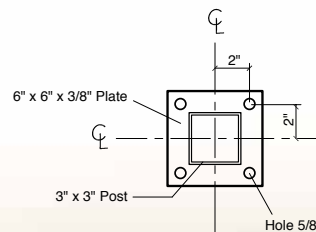

② **Base Plate**