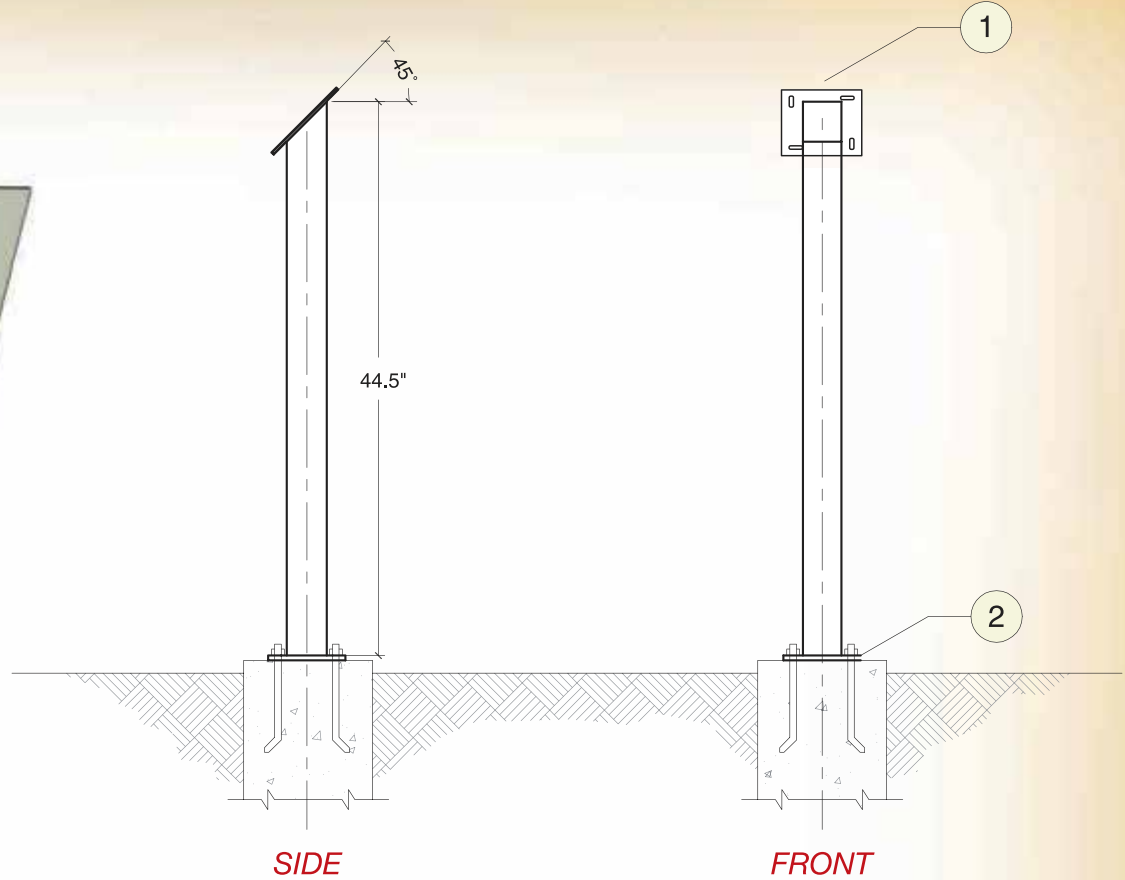

- Black Powder Coated Aluminum
- Custom Sizes and Colors Available