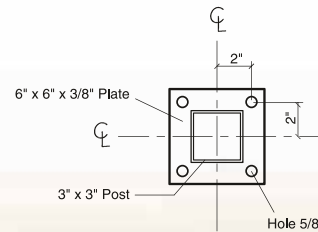

2 Base Plate