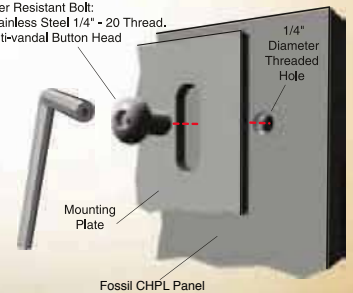

3 Attaching Panel to Hardware

1. Tamper Resistant Bolt:
2. Stainless Steel 1/4" - 20 Thread.
   - Anti-vandal Button Head