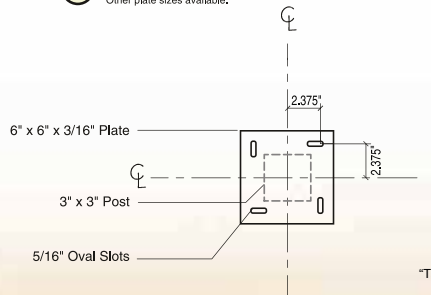

1 Mounting Plate

Other plate sizes available.