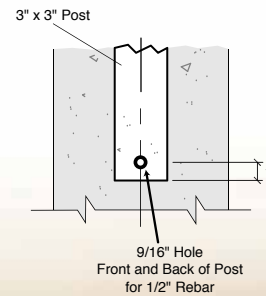

- Black Powder Coated Aluminum
- Custom Sizes and Colors Available

SIDE

FRONT

1 Mounting Plate
Other plate sizes available.

2 Underground Portion of Post

3 Attaching Panel to Hardware