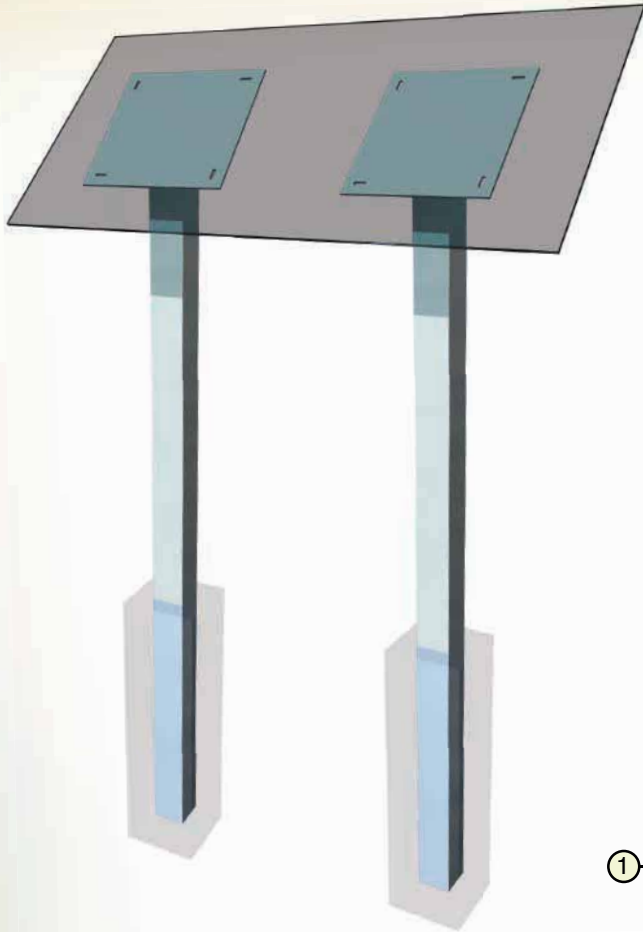

- Black Powder Coated Aluminum
- Custom Sizes and Colors Available

SIDE

FRONT

1 Mounting Plate
Other plate sizes available.

2 Underground Portion of Post

3 Attaching Panel to Hardware