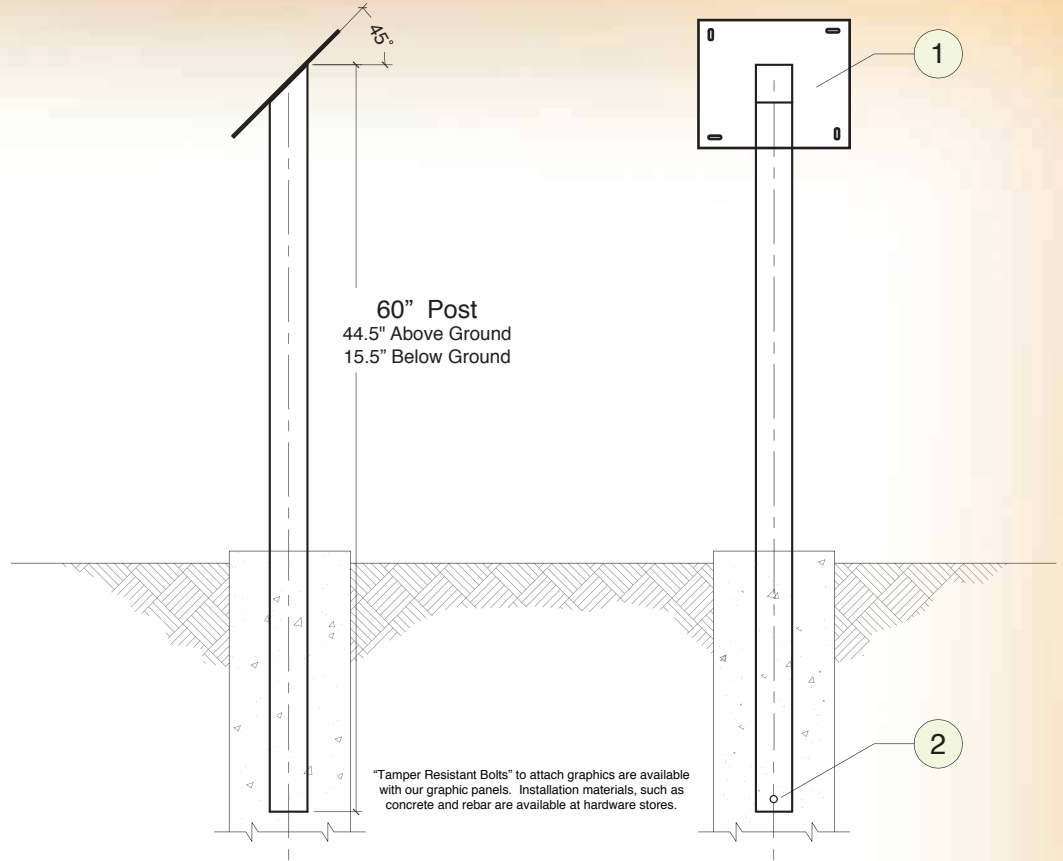

- Black Powder Coated Aluminum
- Custom Sizes and Colors Available

SIDE

FRONT

1 Mounting Plate
Other plate sizes available.

2 Underground Portion of Post

3 Attaching Panel to Hardware