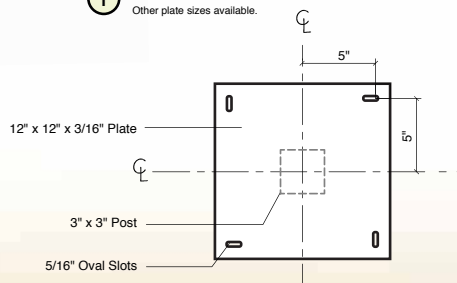

- Black Powder Coated Aluminum
- Custom Sizes and Colors Available

SIDE

FRONT

1 Mounting Plate
Other plate sizes available.

2 Underground Portion of Post

3 Attaching Panel to Hardware