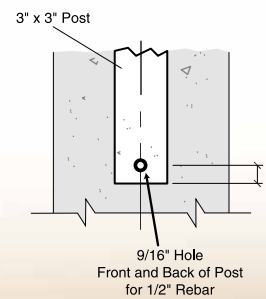

DOUBLE POST PEDESTAL: In Ground

- Black Powder Coated Aluminum
- Custom Sizes and Colors Available

Part #: DPG66

① **Mounting Plate**
Other plate sizes available.

② **Underground Portion of Post**

③ **Attaching Panel to Hardware**