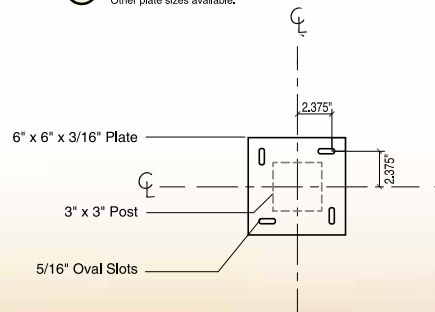

DOUBLE POST PEDESTAL: In Ground

- Black Powder Coated Aluminum
- Custom Sizes and Colors Available

Part #: DPG66

① **Mounting Plate**
Other plate sizes available.

② **Underground Portion of Post**

③ **Attaching Panel to Hardware**