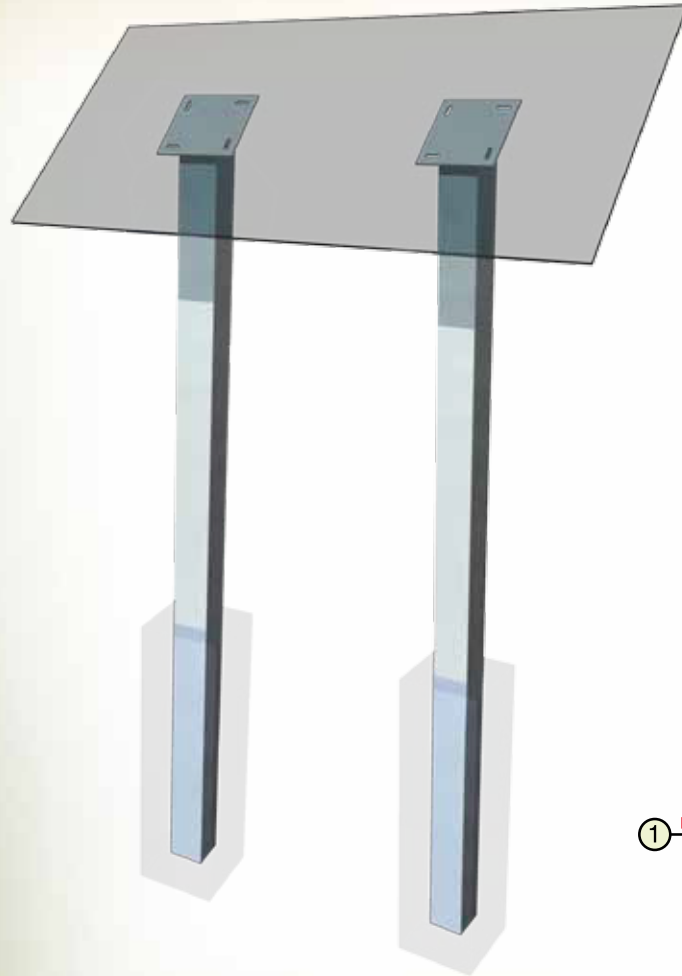

DOUBLE POST PEDESTAL: In Ground

- Black Powder Coated Aluminum
- Custom Sizes and Colors Available

Part #: DPG66

① **Mounting Plate**
Other plate sizes available.

② **Underground Portion of Post**

③ **Attaching Panel to Hardware**