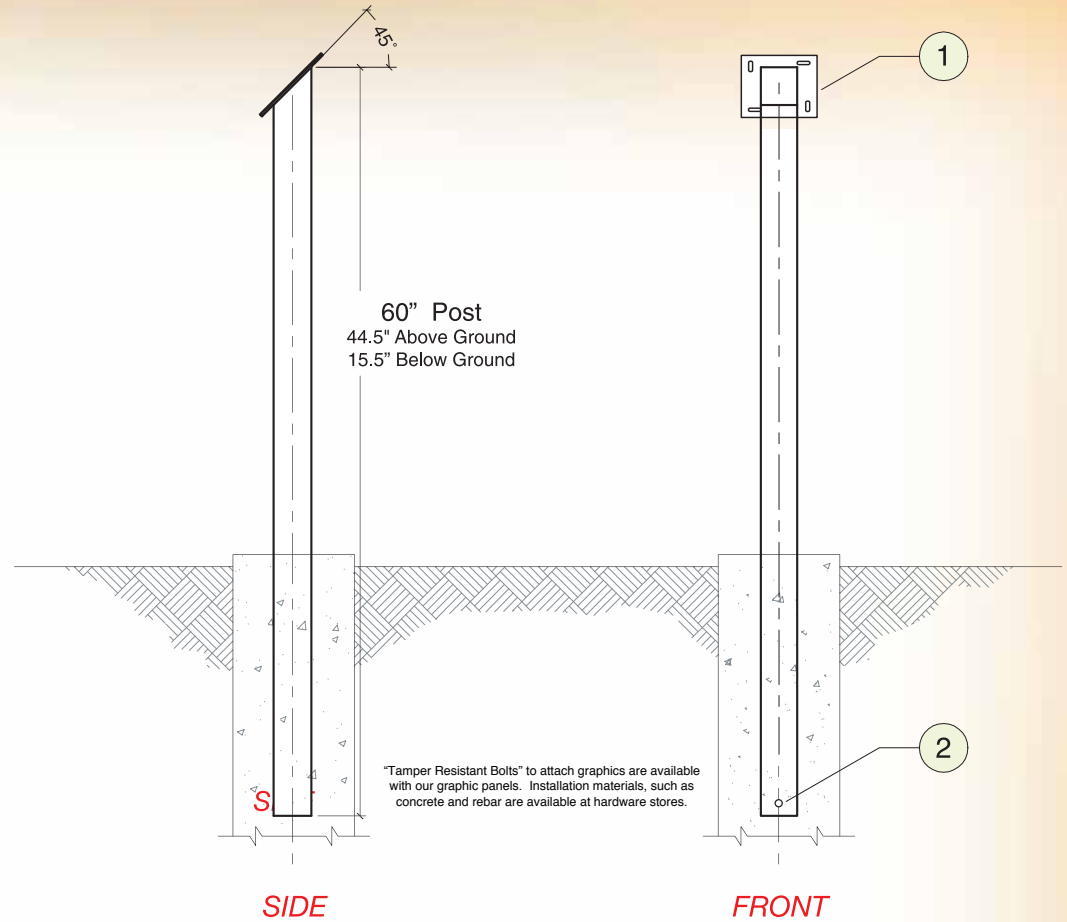

DOUBLE POST PEDESTAL: In Ground

- Black Powder Coated Aluminum
- Custom Sizes and Colors Available

Part #: DPG66

① **Mounting Plate**
Other plate sizes available.

② **Underground Portion of Post**

③ **Attaching Panel to Hardware**