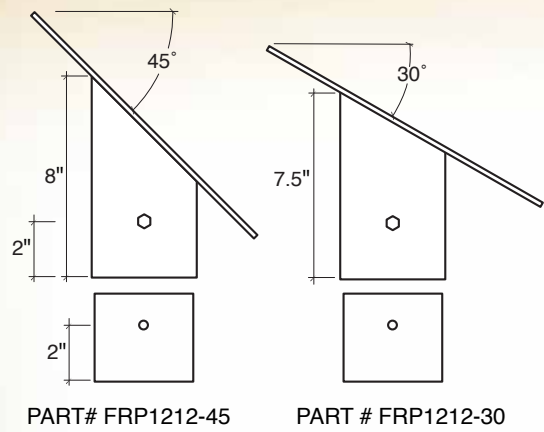

FLAT RAILING PEDESTAL

- Powder Coated Aluminum
- Custom Sizes and Colors Available

Part #: FRP1212-45
FRP1212-30

1 Rail Mount Post Assembly

2 Mounting Plate

Other plate sizes available.

3 Rail Mount Bracket