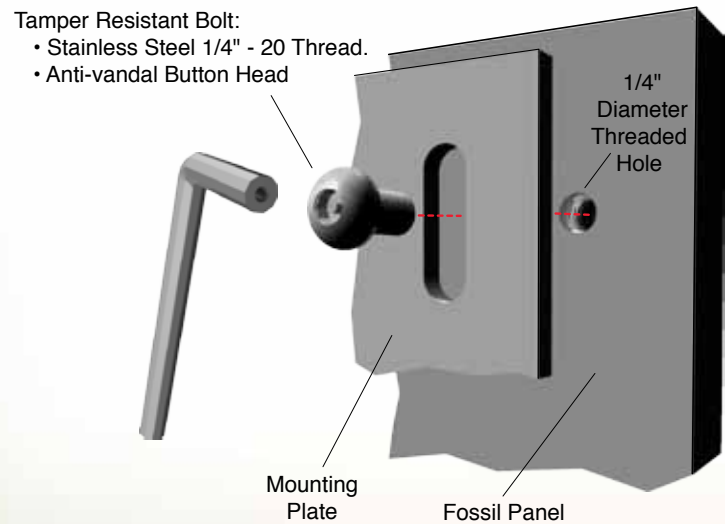

4 Attaching Panel to Hardware

FOSSIL
INDUSTRIES

44 JEF RYN BOULEVARD
DEER PARK, NY 11729
631.254.9200
WWW.FOSSILGRAPHICS.COM