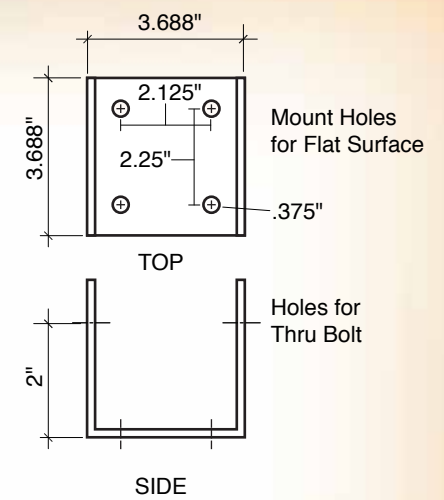

FLAT RAILING PEDESTAL

- Powder Coated Aluminum
- Custom Sizes and Colors Available

Part #: FRP1212-45
FRP1212-30

1 Rail Mount Post Assembly

2 Mounting Plate

Other plate sizes available.

3 Rail Mount Bracket