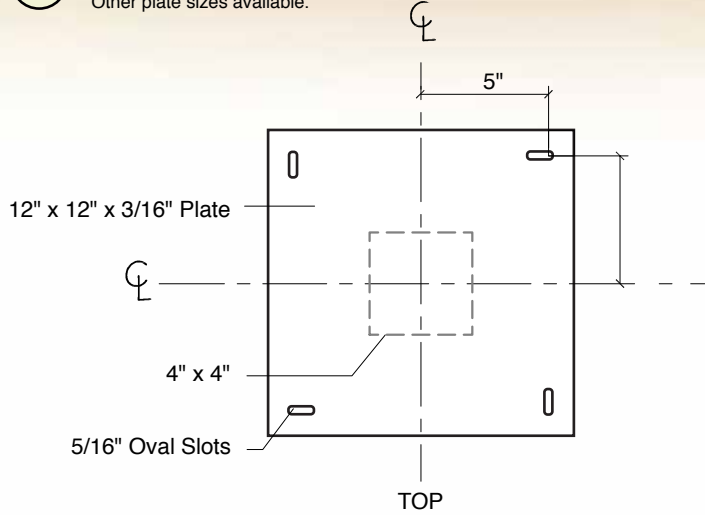

FLAT RAILING PEDESTAL

- Powder Coated Aluminum
- Custom Sizes and Colors Available

Part #: FRP1212-45
FRP1212-30

1 Rail Mount Post Assembly

2 Mounting Plate

Other plate sizes available.

3 Rail Mount Bracket