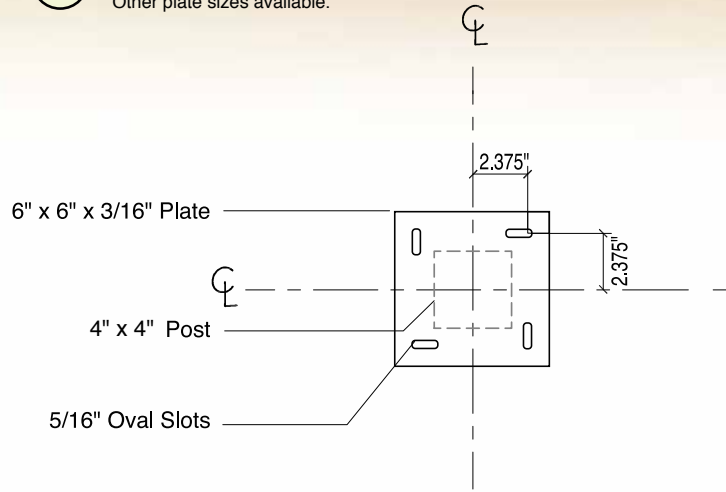

FLAT RAILING PEDESTAL

- Powder Coated Aluminum
- Custom Sizes and Colors Available

Part #: FRP66-45
FRP66-30

1 Rail Mount Post Assembly

2 Mounting Plate

Other plate sizes available.

3 Rail Mount Bracket

4 Attaching Panel to Hardware