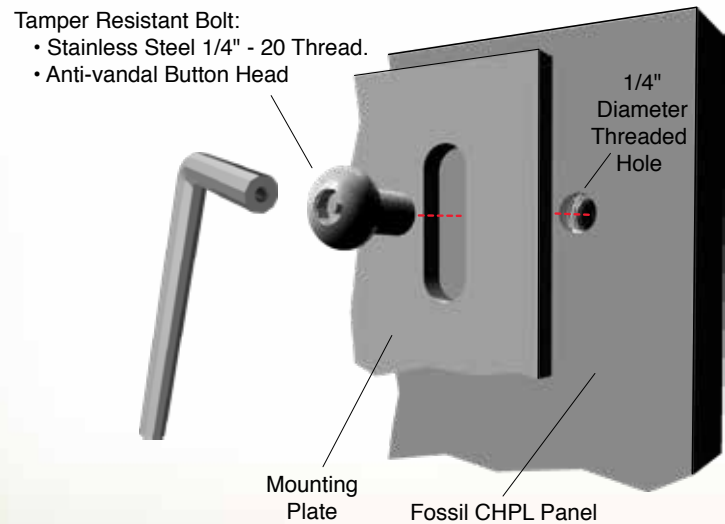

FLAT RAILING PEDESTAL

- Powder Coated Aluminum
- Custom Sizes and Colors Available

Part #: FRP66-45
FRP66-30

1 Rail Mount Post Assembly

2 Mounting Plate

Other plate sizes available.

3 Rail Mount Bracket

4 Attaching Panel to Hardware