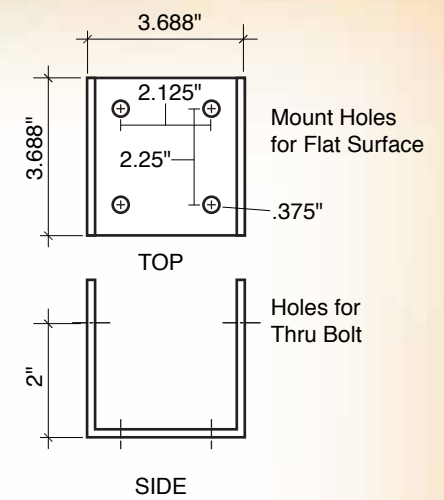

FLAT RAILING PEDESTAL

- Powder Coated Aluminum
- Custom Sizes and Colors Available

Part #: FRP66-45
FRP66-30

1 Rail Mount Post Assembly

2 Mounting Plate

Other plate sizes available.

3 Rail Mount Bracket

4 Attaching Panel to Hardware