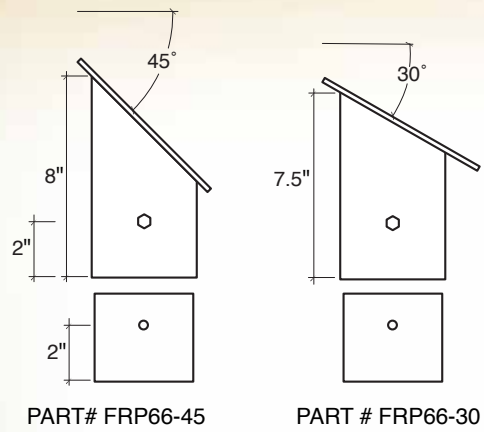

FLAT RAILING PEDESTAL

- Powder Coated Aluminum
- Custom Sizes and Colors Available

Part #: FRP66-45
FRP66-30

1 Rail Mount Post Assembly

2 Mounting Plate

Other plate sizes available.

3 Rail Mount Bracket

4 Attaching Panel to Hardware