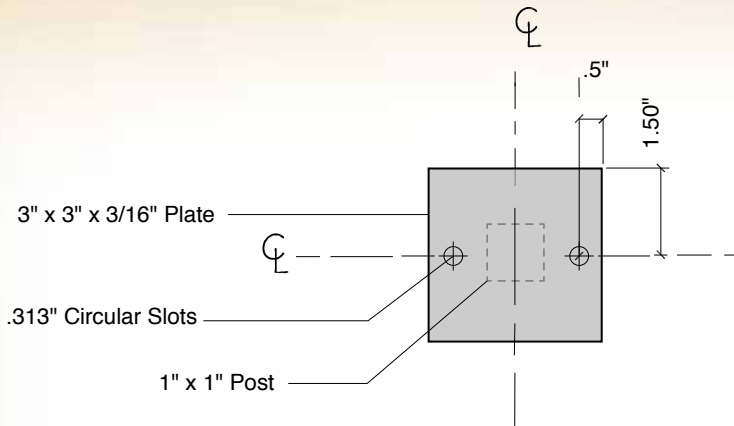

MINI-POST PEDESTAL: Surface Mount

(In-Ground Mount available)

- Powder Coated Aluminum
- Custom Sizes and Colors Available

Part #: MP24-33

MP24-33 • 24"High with 3" x 3" Mounting Plate

1 Graphic Mounting Plate

Other plate sizes available.

2 Base Plate

3 Attaching Panel to Hardware

Option #1:

- Attach Graphic with VHB Tape

Option #2:

Tamper Resistant Bolt:

- Stainless Steel 1/4" - 20 Thread.
- Anti-vandal Button Head