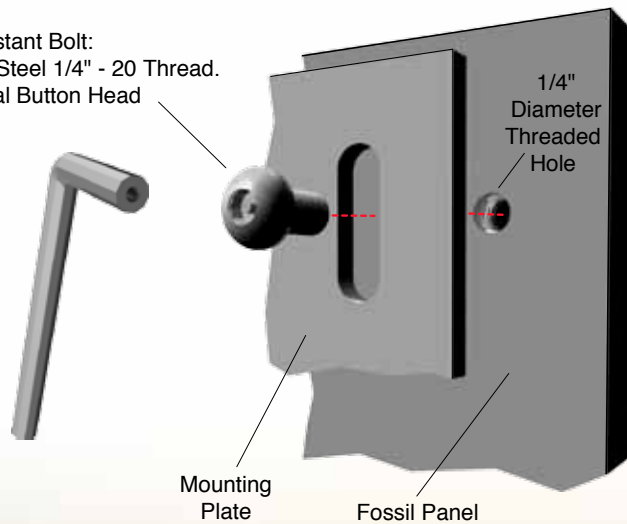

MINI-POST PEDESTAL: Surface Mount

(In-Ground Mount available)

- Powder Coated Aluminum
- Custom Sizes and Colors Available

Part #: MP24-33

MP24-33 • 24"High with 3" x 3" Mounting Plate

1 Graphic Mounting Plate

Other plate sizes available.

2 Base Plate

3 Attaching Panel to Hardware

Option #1:

- Attach Graphic with VHB Tape

Option #2:

Tamper Resistant Bolt:

- Stainless Steel 1/4" - 20 Thread.
- Anti-vandal Button Head