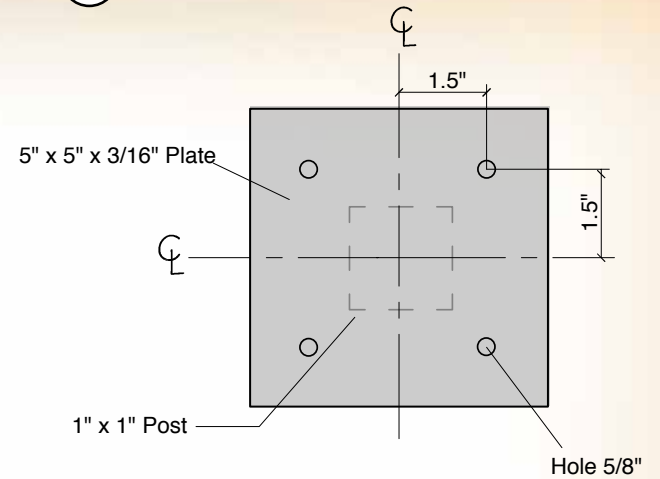

MINI-POST PEDESTAL: Surface Mount

(In-Ground Mount available)

- Powder Coated Aluminum
- Custom Sizes and Colors Available

Part #: MP24-33

MP24-33 • 24"High with 3" x 3" Mounting Plate

1 Graphic Mounting Plate

Other plate sizes available.

2 Base Plate

3 Attaching Panel to Hardware

Option #1:

- Attach Graphic with VHB Tape

Option #2:

Tamper Resistant Bolt:

- Stainless Steel 1/4" - 20 Thread.
- Anti-vandal Button Head