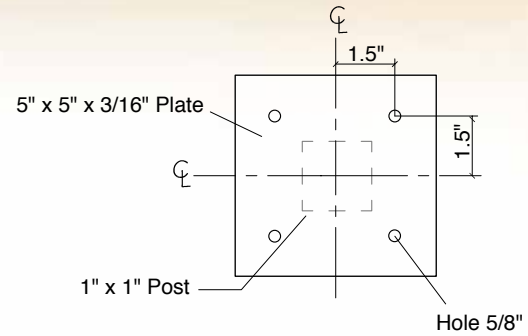

## MINI-POST PEDESTAL: Surface Mount

(In-Ground Mount available)

- Powder Coated Aluminum
- Custom Sizes and Colors Available

Part #: MP24-66

MP24-66 • 24" High with 6" x 6" Mounting Plate

### 1 Graphic Mounting Plate

Other plate sizes available.

### 2 Base Plate

### 3 Attaching Panel to Hardware

Option #1:

- Attach Graphic with VHB Tape

Option #2:

Tamper Resistant Bolt:

- Stainless Steel 1/4" - 20 Thread.
- Anti-vandal Button Head

**FOSSIL**  
INDUSTRIES

44 JEFRYN BOULEVARD  
DEER PARK, NY 11729  
631.254.9200