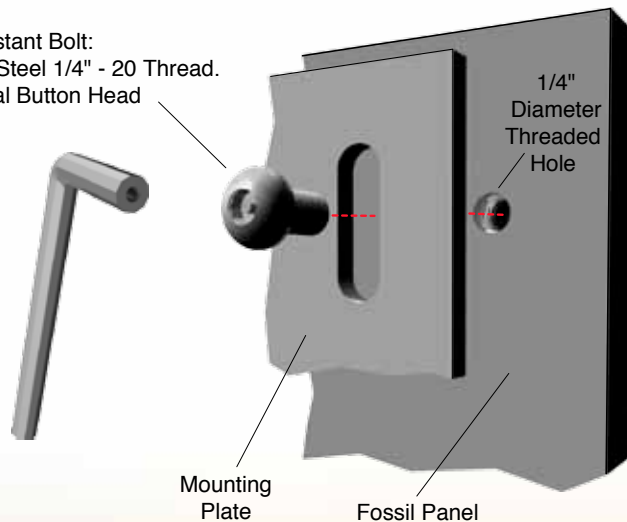

### 2 Base Plate

### 3 Attaching Panel to Hardware

Option #1:

- Attach Graphic with VHB Tape

Option #2:

Tamper Resistant Bolt:

- Stainless Steel 1/4" - 20 Thread.
- Anti-vandal Button Head

**FOSSIL**  
INDUSTRIES

44 JEFRYN BOULEVARD  
DEER PARK, NY 11729  
631.254.9200