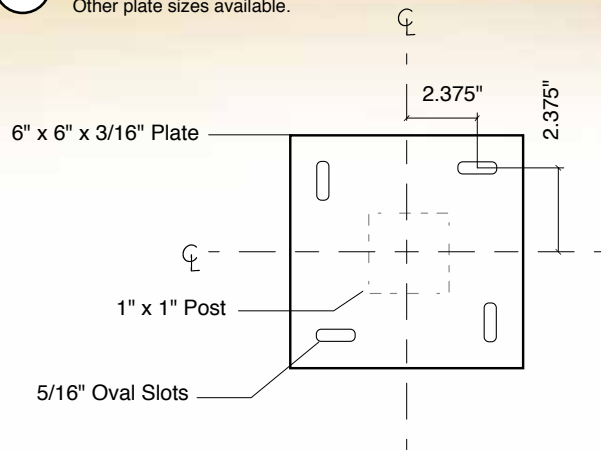

## MINI-POST PEDESTAL: Surface Mount

(In-Ground Mount available)

- Powder Coated Aluminum
- Custom Sizes and Colors Available

Part #: MP24-66

MP24-66 • 24" High with 6" x 6" Mounting Plate

### 1 Graphic Mounting Plate

Other plate sizes available.

### 2 Base Plate