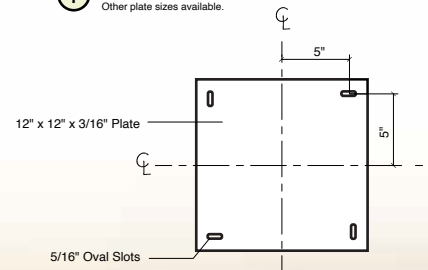

- Powder Coated Aluminum
- Custom Sizes and Colors Available

Part #: RRP1212-2 Round Railing Pedestal - Double
 Part #: RRP1212-1 Round Railing Pedestal - Additional

WWW.FOSSILGRAPHICS.COM

RRP1212-2
 Double Round Railing Pedestal. (2) Mounting Plate: 12" x 12". Fits rails diameters of 1-1/2" - 2". Black Powder Coated Aluminum.

RRP1212-1
 Additional Round Railing Pedestal. (1) Mounting Plate: 12" x 12". This part will not work independently and must be used in groups of 2 or more. Fits rails diameters of 1-1/2" - 2". Black Powder Coated Aluminum.

① Mounting Plate
 Other plate sizes available.

② Attaching Panel to Hardware