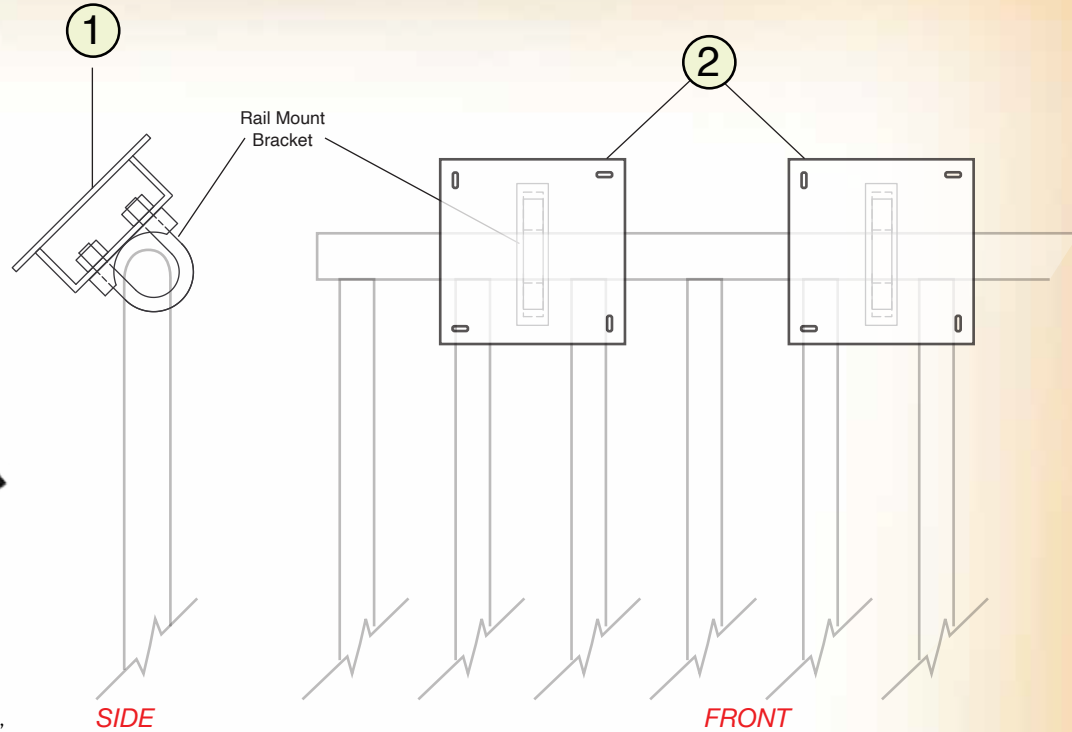

- Powder Coated Aluminum
- Custom Sizes and Colors Available

Part #: RRP1212-2 Round Railing Pedestal - Double
 Part #: RRP1212-1 Round Railing Pedestal - Additional

WWW.FOSSILGRAPHICS.COM

RRP1212-2
 Double Round Railing Pedestal. (2) Mounting Plate: 12" x 12". Fits rails diameters of 1-1/2" - 2". Black Powder Coated Aluminum.

RRP1212-1
 Additional Round Railing Pedestal. (1) Mounting Plate: 12" x 12". This part will not work independently and must be used in groups of 2 or more. Fits rails diameters of 1-1/2" - 2". Black Powder Coated Aluminum.

① Mounting Plate
 Other plate sizes available.

② Attaching Panel to Hardware