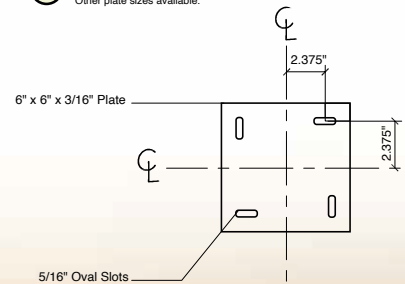

- Powder Coated Aluminum
- Custom Sizes and Colors Available

Part #: RRP66-2 Round Railing Pedestal - Double  
 Part #: RRP66-1 Round Railing Pedestal - Additional

WWW.FOSSILGRAPHICS.COM

RRP66-2  
 Double Round Railing Pedestal. (2) Mounting Plate: 6" x 6". Fits rails diameters of 1-1/2" - 2". Black Powder Coated Aluminum.

RRP66-1  
 Additional Round Railing Pedestal. (1) Mounting Plate: 6" x 6". This part will not work independently and must be used in groups of 2 or more. Fits rails diameters of 1-1/2" - 2". Black Powder Coated Aluminum.

**1 Mounting Plate**  
 Other plate sizes available.

**2 Attaching Panel to Hardware**