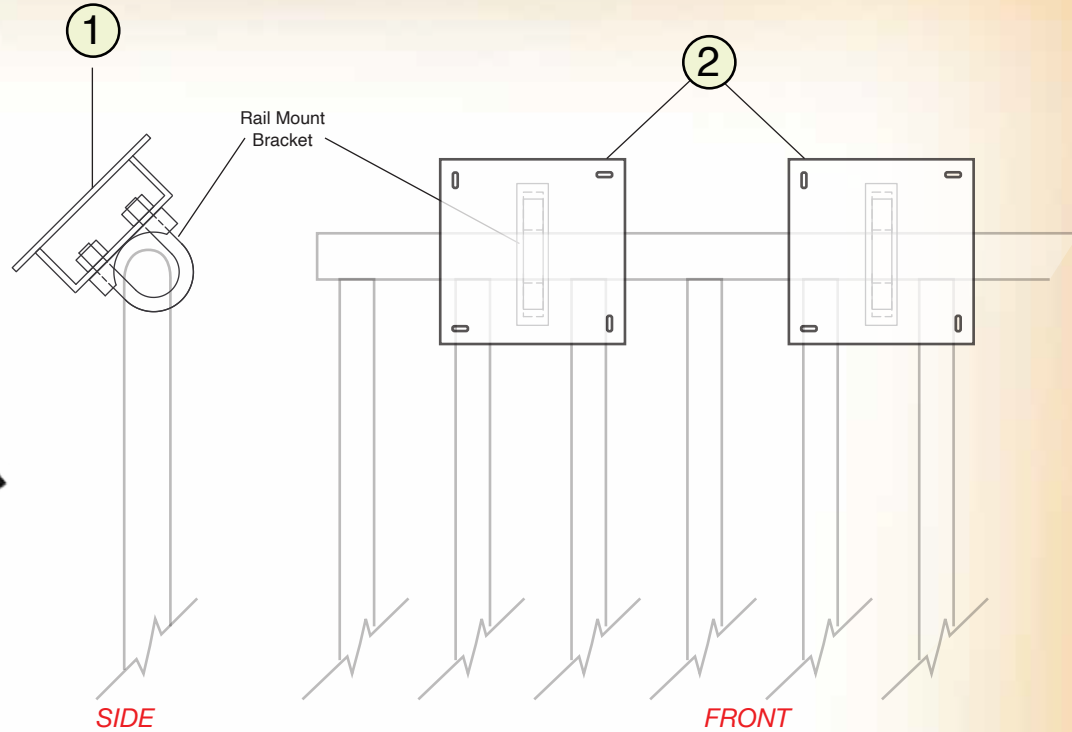

- Powder Coated Aluminum
- Custom Sizes and Colors Available

Part #: RRP66-2 Round Railing Pedestal - Double  
 Part #: RRP66-1 Round Railing Pedestal - Additional

WWW.FOSSILGRAPHICS.COM

RRP66-2  
 Double Round Railing Pedestal. (2) Mounting Plate: 6" x 6". Fits rails diameters of 1-1/2" - 2". Black Powder Coated Aluminum.

RRP66-1  
 Additional Round Railing Pedestal. (1) Mounting Plate: 6" x 6". This part will not work independently and must be used in groups of 2 or more. Fits rails diameters of 1-1/2" - 2". Black Powder Coated Aluminum.

**1 Mounting Plate**  
 Other plate sizes available.

**2 Attaching Panel to Hardware**