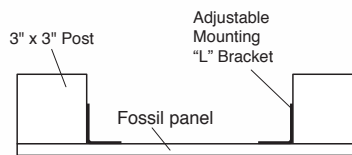

Front Mount

TOP