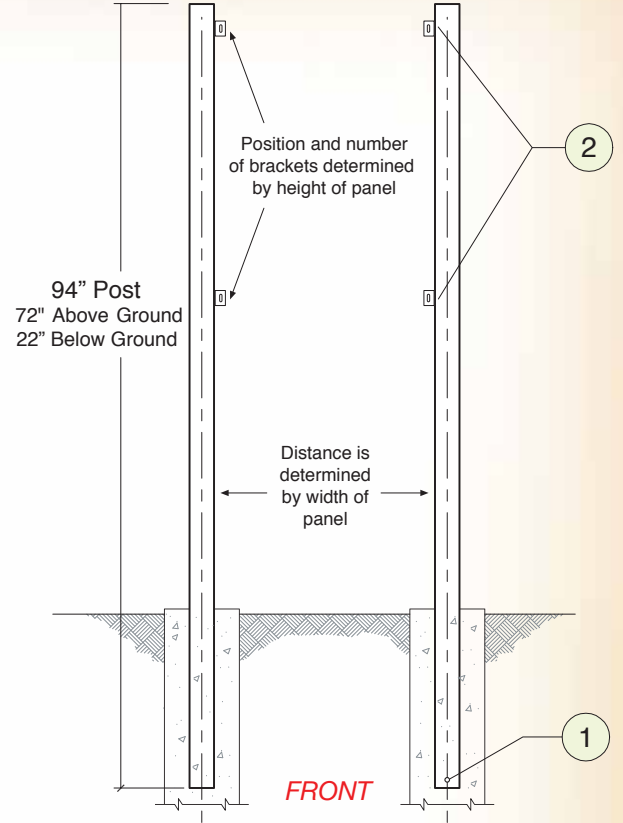

UPRIGHT DOUBLE POST PEDESTAL: In Ground

- Black Powder Coated Aluminum
- Custom Sizes and Colors Available

Part #'s:

UDGE: "Even Mount" with 2, 4, 6, or 8 brackets. UDGE2; UDGE4; UDGE6; UDGE8

UDGR: "Recessed Mount" with 2, 4, 6, or 8 brackets. UDGR2; UDGR4; UDGR6; UDGR8

UDGF: "Front Mount" with 2, 4, 6, or 8 brackets. UDF2; UDF4; UDF6; UDF8

TOP

FRONT

1 Underground Portion of Post

2 "L" Shaped Bracket

3 Attaching Panel to Hardware