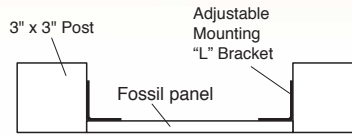

UPRIGHT DOUBLE POST PEDESTAL: In Ground

- Black Powder Coated Aluminum
- Custom Sizes and Colors Available

Part #'s:

UDGE: "Even Mount" with 2, 4, 6, or 8 brackets. UDGE2; UDGE4; UDGE6; UDGE8

UDGR: "Recessed Mount" with 2, 4, 6, or 8 brackets. UDGR2; UDGR4; UDGR6; UDGR8

UDGF: "Front Mount" with 2, 4, 6, or 8 brackets. UDF2; UDF4; UDF6; UDF8

Even Mount