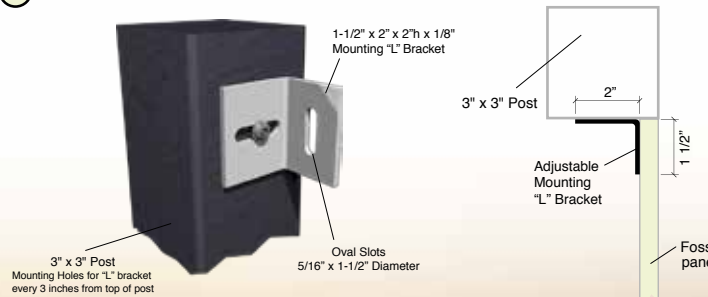

2 "L" Shaped Bracket