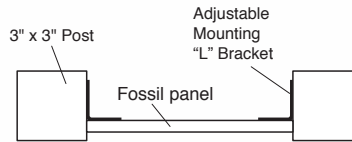

Recessed Mount