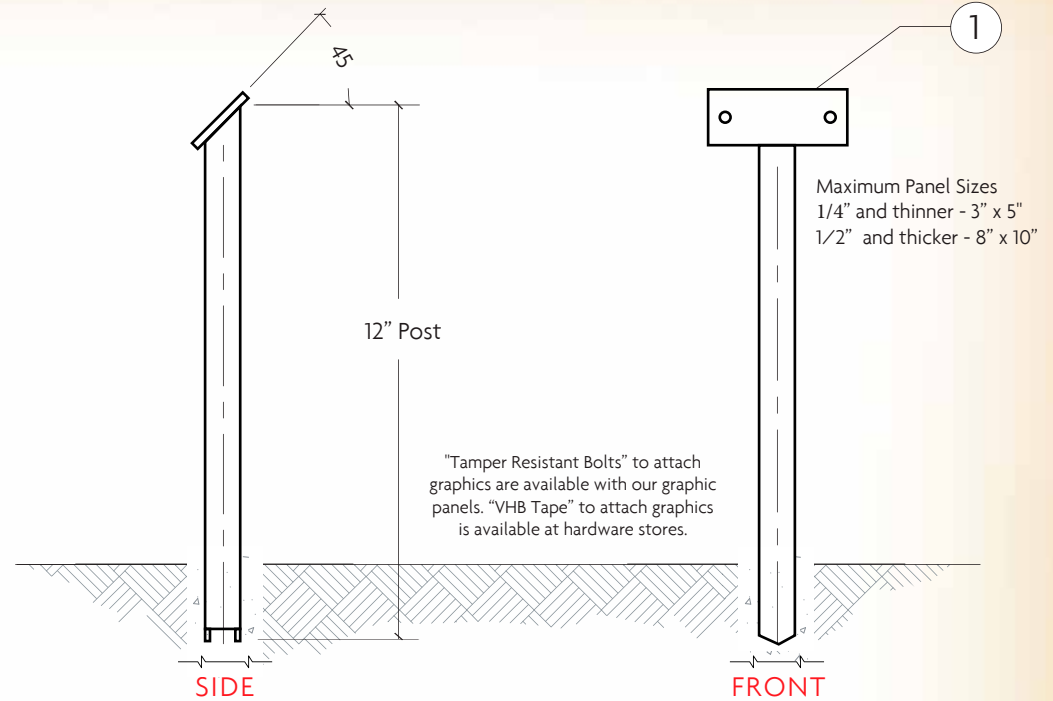

- Black Powder Coated Aluminum
- Custom Sizes and Colors Available

① **Graphic Mounting Plate**
Other plate sizes available.

② **Attaching Panel to Hardware**

- Option #1:
• Attach Graphic with VHB Tape
- Option #2 (Best Choice):
• Tamper Resistant Bolt:
• Stainless Steel 1/4" - 20 Thread.
• Anti-vandal Button Head