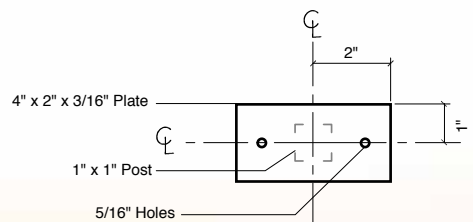

- Black Powder Coated Aluminum
- Custom Sizes and Colors Available

① **Graphic Mounting Plate**
Other plate sizes available.

② **Attaching Panel to Hardware**

- Option #1:
• Attach Graphic with VHB Tape
- Option #2 (Best Choice):
• Tamper Resistant Bolt:
• Stainless Steel 1/4" - 20 Thread.
• Anti-vandal Button Head