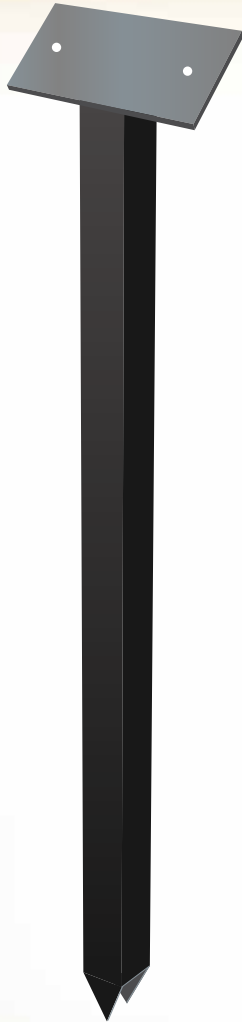

- Black Powder Coated Aluminum
- Custom Sizes and Colors Available

1 Graphic Mounting Plate  
Other plate sizes available.

2 Attaching Panel to Hardware

- Option #1:  
• Attach Graphic with VHB Tape
- Option #2 (Best Choice):  
TAMPER RESISTANT BOLT:  
• Stainless Steel 1/4" - 20 Thread.  
• Anti-vandal Button Head