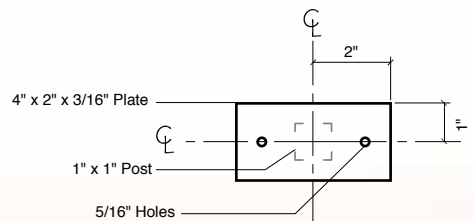

- Black Powder Coated Aluminum
- Custom Sizes and Colors Available

1 Graphic Mounting Plate  
Other plate sizes available.

2 Attaching Panel to Hardware

- Option #1:  
• Attach Graphic with VHB Tape
- Option #2 (Best Choice):  
TAMPER RESISTANT BOLT:  
• Stainless Steel 1/4" - 20 Thread.  
• Anti-vandal Button Head