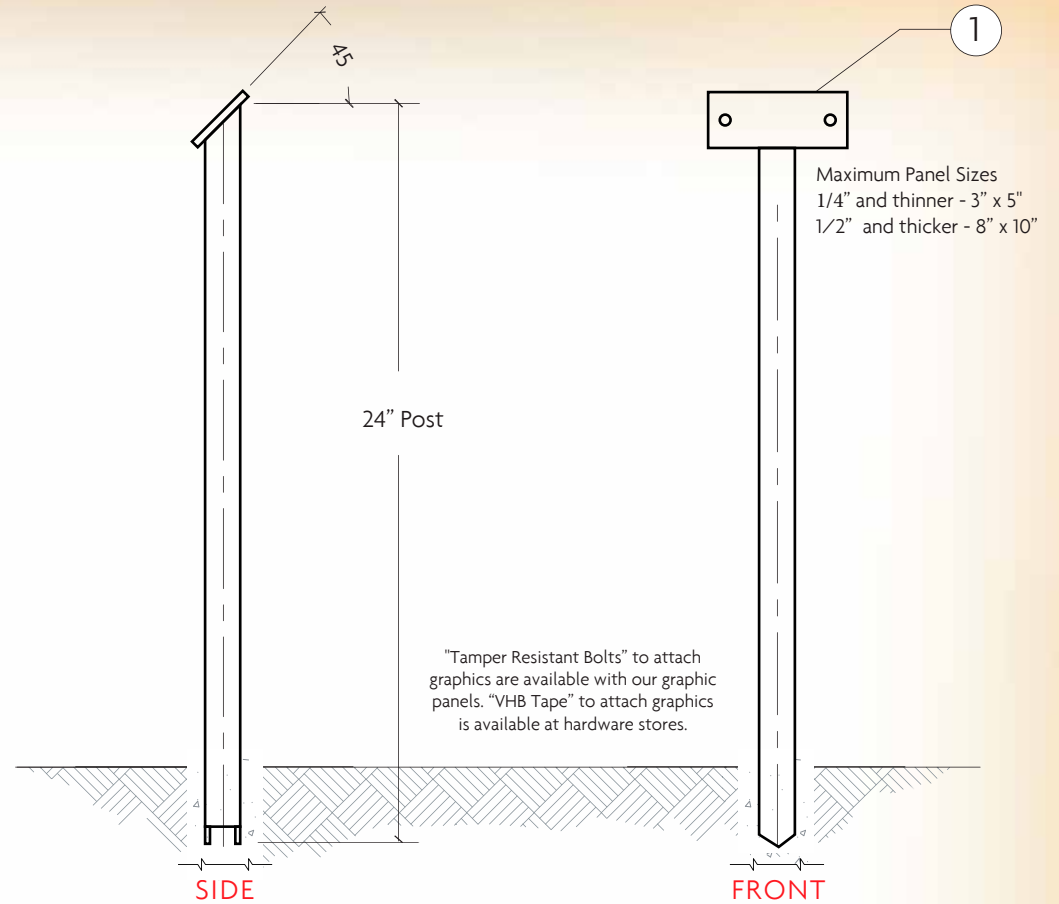

- Black Powder Coated Aluminum
- Custom Sizes and Colors Available

1 Graphic Mounting Plate  
Other plate sizes available.

2 Attaching Panel to Hardware

- Option #1:  
• Attach Graphic with VHB Tape
- Option #2 (Best Choice):  
TAMPER RESISTANT BOLT:  
• Stainless Steel 1/4" - 20 Thread.  
• Anti-vandal Button Head