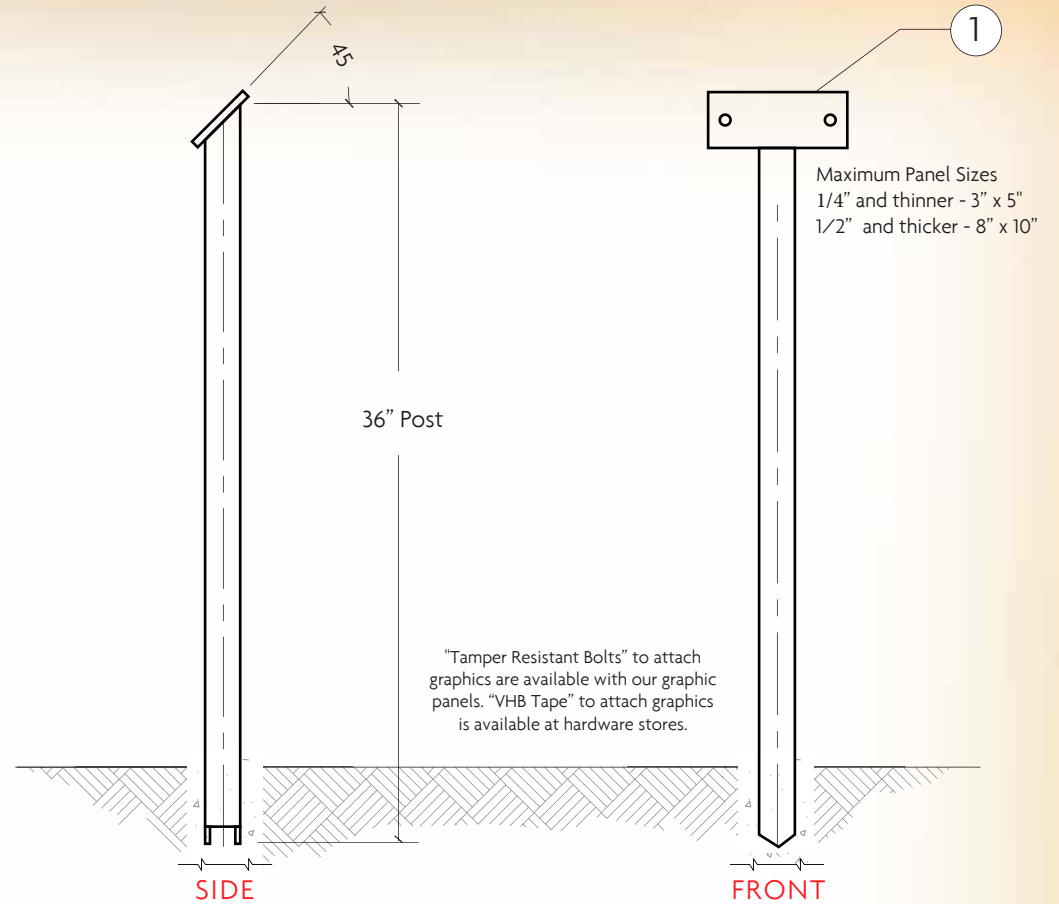

- Black Powder Coated Aluminum
- Custom Sizes and Colors Available

1 Graphic Mounting Plate
Other plate sizes available.

2 Attaching Panel to Hardware

- Option #1:
• Attach Graphic with VHB Tape
- Option #2 (Best Choice):
• Tamper Resistant Bolt:
• Stainless Steel 1/4" - 20 Thread.
• Anti-vandal Button Head