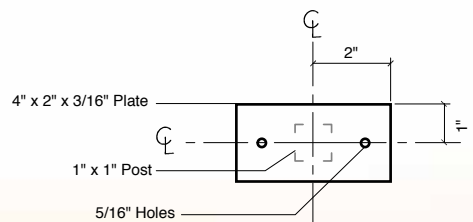

- Black Powder Coated Aluminum
- Custom Sizes and Colors Available

1 Graphic Mounting Plate
Other plate sizes available.

2 Attaching Panel to Hardware

- Option #1:
• Attach Graphic with VHB Tape
- Option #2 (Best Choice):
• Tamper Resistant Bolt:
• Stainless Steel 1/4" - 20 Thread.
• Anti-vandal Button Head