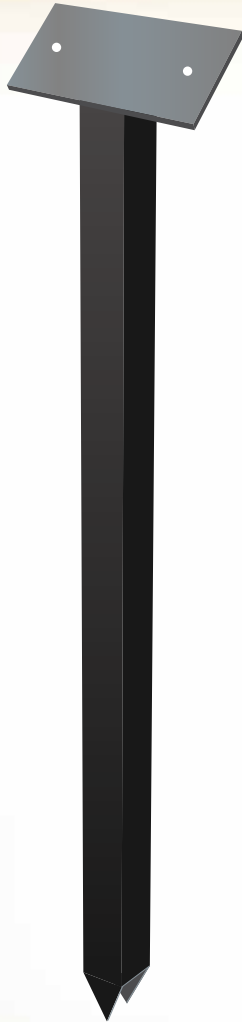

- Black Powder Coated Aluminum
- Custom Sizes and Colors Available

1 Graphic Mounting Plate
Other plate sizes available.

2 Attaching Panel to Hardware

- Option #1:
• Attach Graphic with VHB Tape
- Option #2 (Best Choice):
• Tamper Resistant Bolt:
• Stainless Steel 1/4" - 20 Thread.
• Anti-vandal Button Head