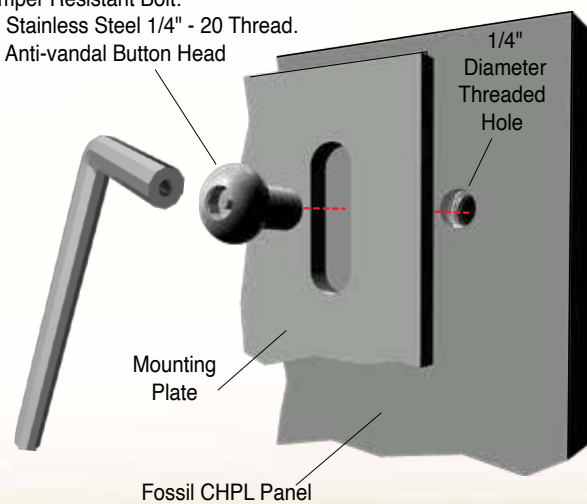

1 Adjustable Aluminum Mounting "L" Shaped Bracket

- Tamper Resistant Bolt:
- Stainless Steel 1/4" - 20 Thread.
 - Anti-vandal Button Head

"Tamper Resistant Bolts" to attach graphics are available with our graphic panels. Fasteners to attach this item to concrete are available at hardware stores.