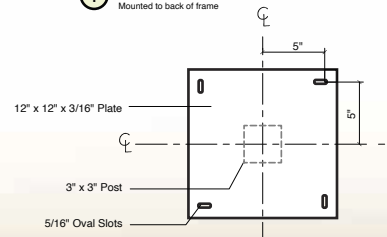

## NPS Style Single Pedestal Surface Mount

- Black Powder Coated Aluminum
- Custom Sizes and Colors Available

Part #: NPS-1218-SP1212  
 NPS-1824-SP1212  
 NPS-2430-SP1212  
 NPS-2436-SP1212

① Mounting Plate  
 Mounted to back of frame

② Base Plate