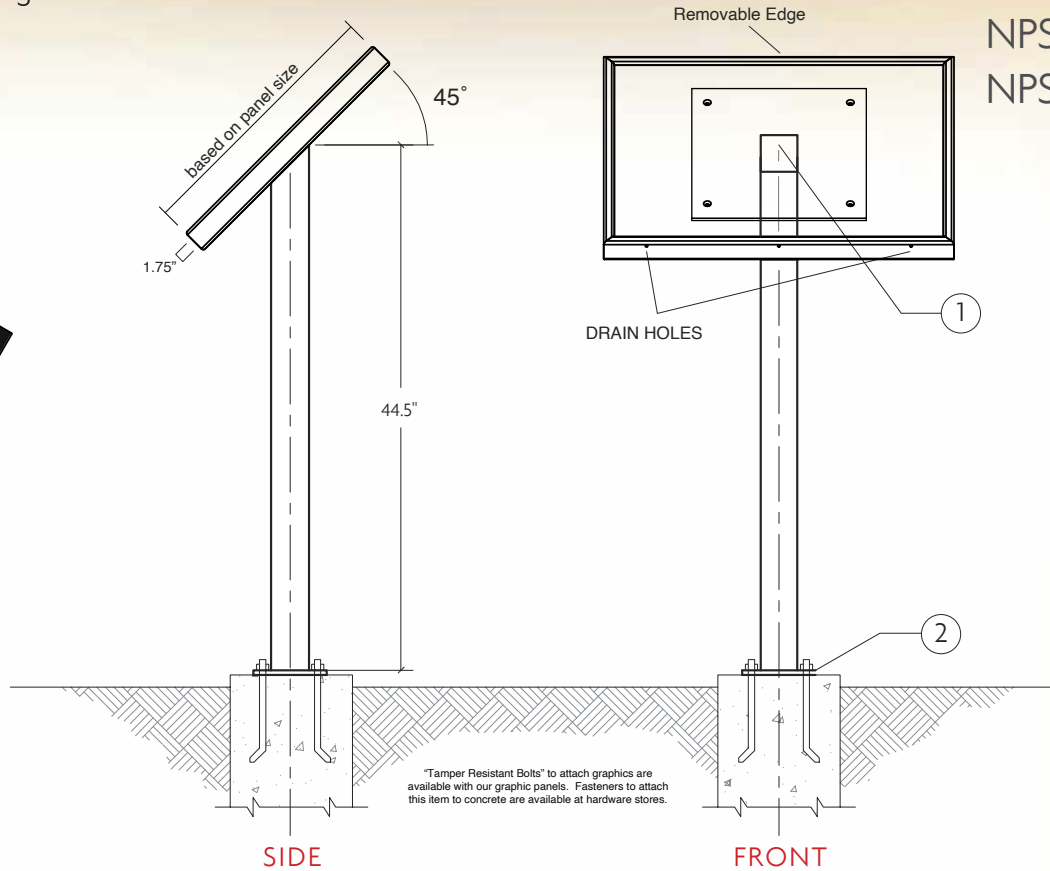

## NPS Style Single Pedestal Surface Mount

- Black Powder Coated Aluminum
- Custom Sizes and Colors Available

Part #: NPS-1218-SP1212  
 NPS-1824-SP1212  
 NPS-2430-SP1212  
 NPS-2436-SP1212

① Mounting Plate  
 Mounted to back of frame

② Base Plate