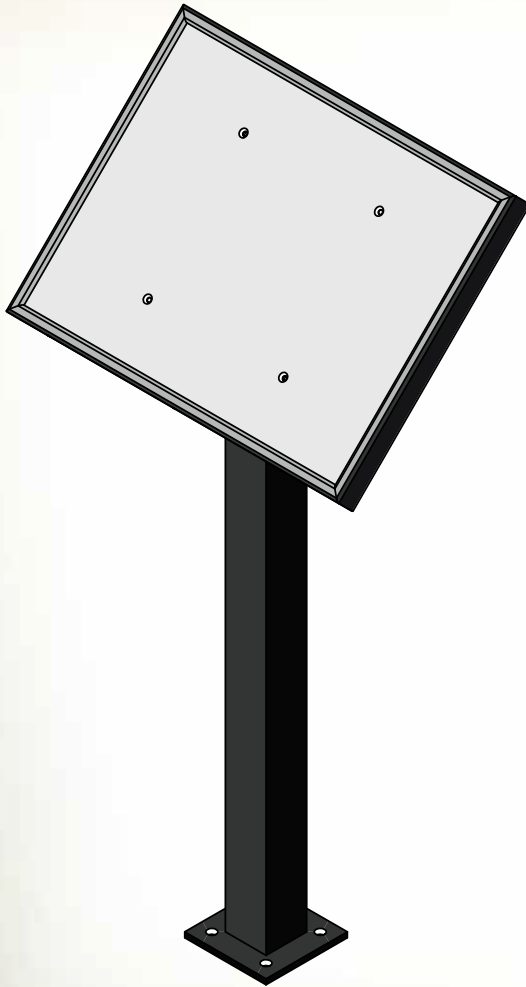

## NPS Style Single Pedestal Surface Mount

- Black Powder Coated Aluminum
- Custom Sizes and Colors Available

Part #: NPS-1218-SP1212  
 NPS-1824-SP1212  
 NPS-2430-SP1212  
 NPS-2436-SP1212

① Mounting Plate  
 Mounted to back of frame

② Base Plate