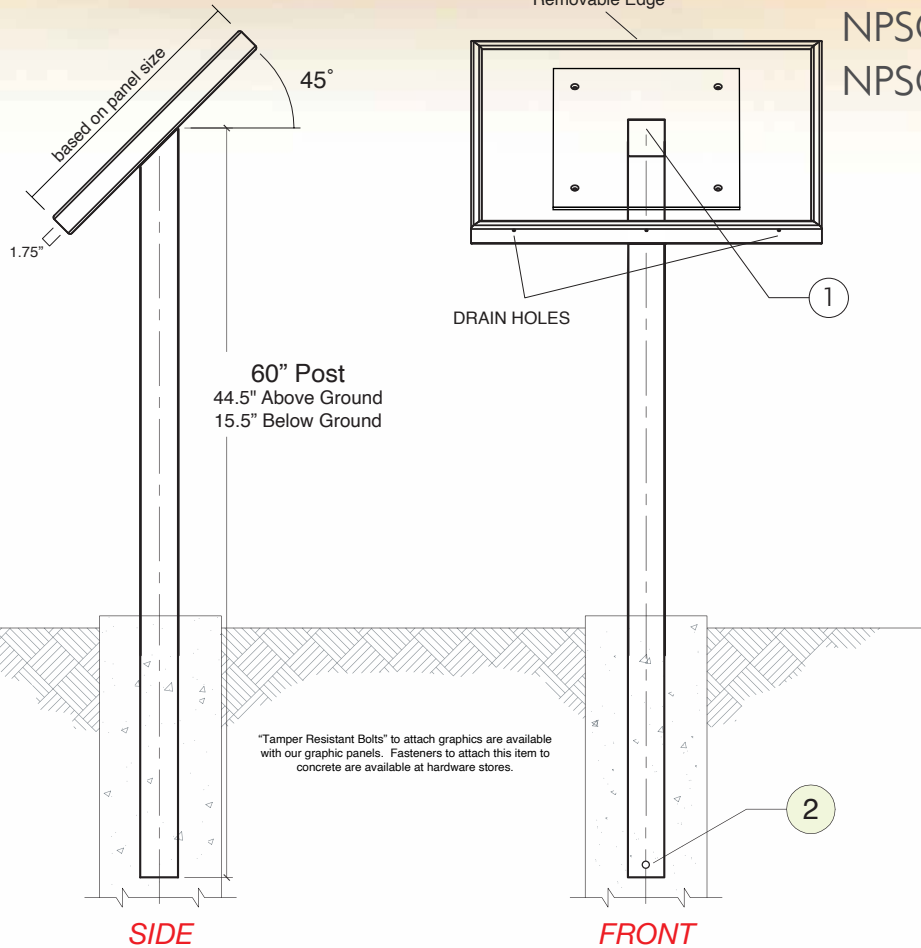

## NPS Style Single Pedestal In Ground

- Black Powder Coated Aluminum
- Custom Sizes and Colors Available

Part #: NPSG-1218-SPG66  
 NPSG-1824-SPG1212  
 NPSG-2430-SPG1212  
 NPSG-2436-SPG1212

① **Mounting Plate - 6x6 or 12x12**  
 Mounted to back of frame

② **Underground Portion of Post**