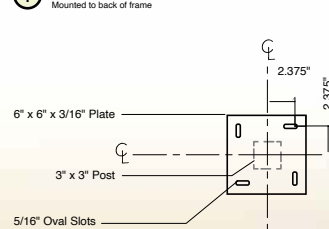

## NPS Style Single Pedestal In Ground

- Black Powder Coated Aluminum
- Custom Sizes and Colors Available

Part #: NPSG-1218-SPG66  
 NPSG-1824-SPG1212  
 NPSG-2430-SPG1212  
 NPSG-2436-SPG1212

① **Mounting Plate - 6x6 or 12x12**  
 Mounted to back of frame

② **Underground Portion of Post**