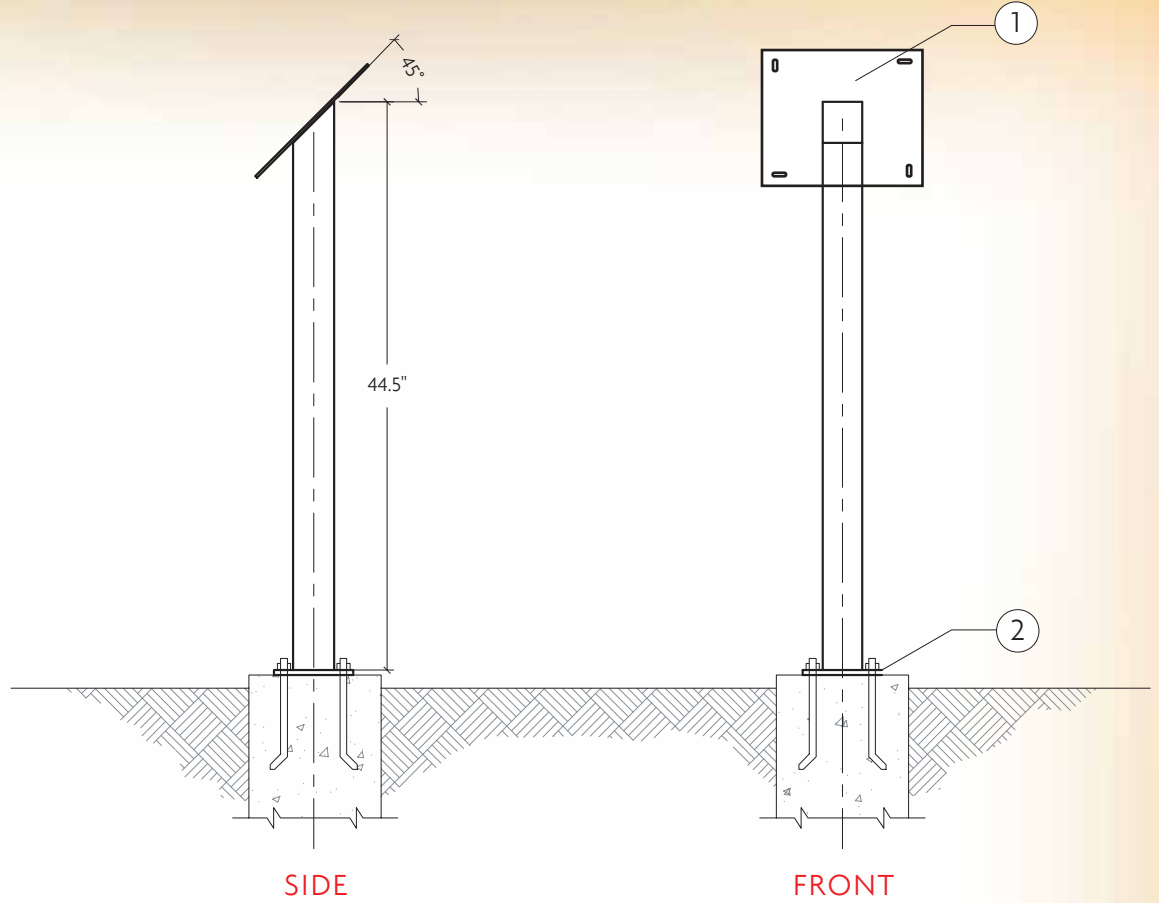

## SINGLE POST PEDESTAL: Surface Mount

- Black Powder Coated Aluminum
- Custom Sizes and Colors Available

Part #: SP1212

① **Mounting Plate**  
Other plate sizes available.

② **Base Plate**

③ **Attaching Panel to Hardware**

\*Tamper Resistant Bolts\* to attach graphics are available with our graphic panels.  
Fasteners to attach this item to concrete are available at hardware stores.