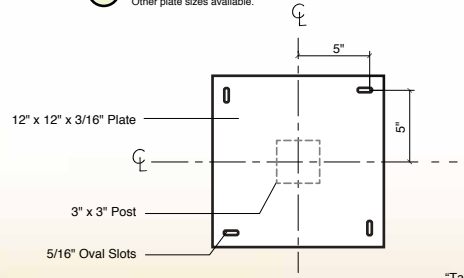

## SINGLE POST PEDESTAL: Surface Mount

- Black Powder Coated Aluminum
- Custom Sizes and Colors Available

Part #: SP1212

① **Mounting Plate**  
Other plate sizes available.

② **Base Plate**

③ **Attaching Panel to Hardware**