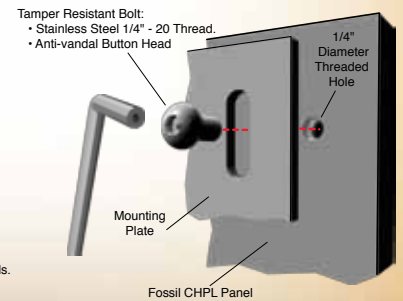

## SINGLE POST PEDESTAL: Surface Mount

- Black Powder Coated Aluminum
- Custom Sizes and Colors Available

Part #: SP1212

① **Mounting Plate**  
Other plate sizes available.

② **Base Plate**

③ **Attaching Panel to Hardware**

\*Tamper Resistant Bolts\* to attach graphics are available with our graphic panels.  
Fasteners to attach this item to concrete are available at hardware stores.