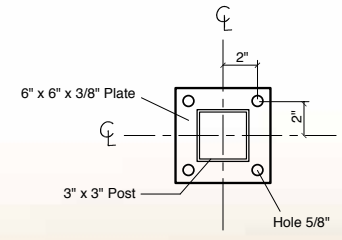

## SINGLE POST PEDESTAL: Surface Mount

- Black Powder Coated Aluminum
- Custom Sizes and Colors Available

Part #: SP1212

① **Mounting Plate**  
Other plate sizes available.

② **Base Plate**

③ **Attaching Panel to Hardware**

\*Tamper Resistant Bolts\* to attach graphics are available with our graphic panels.  
Fasteners to attach this item to concrete are available at hardware stores.