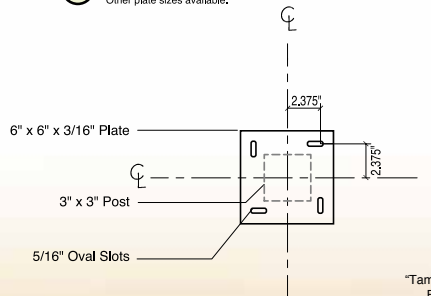

1 Mounting Plate

Other plate sizes available.