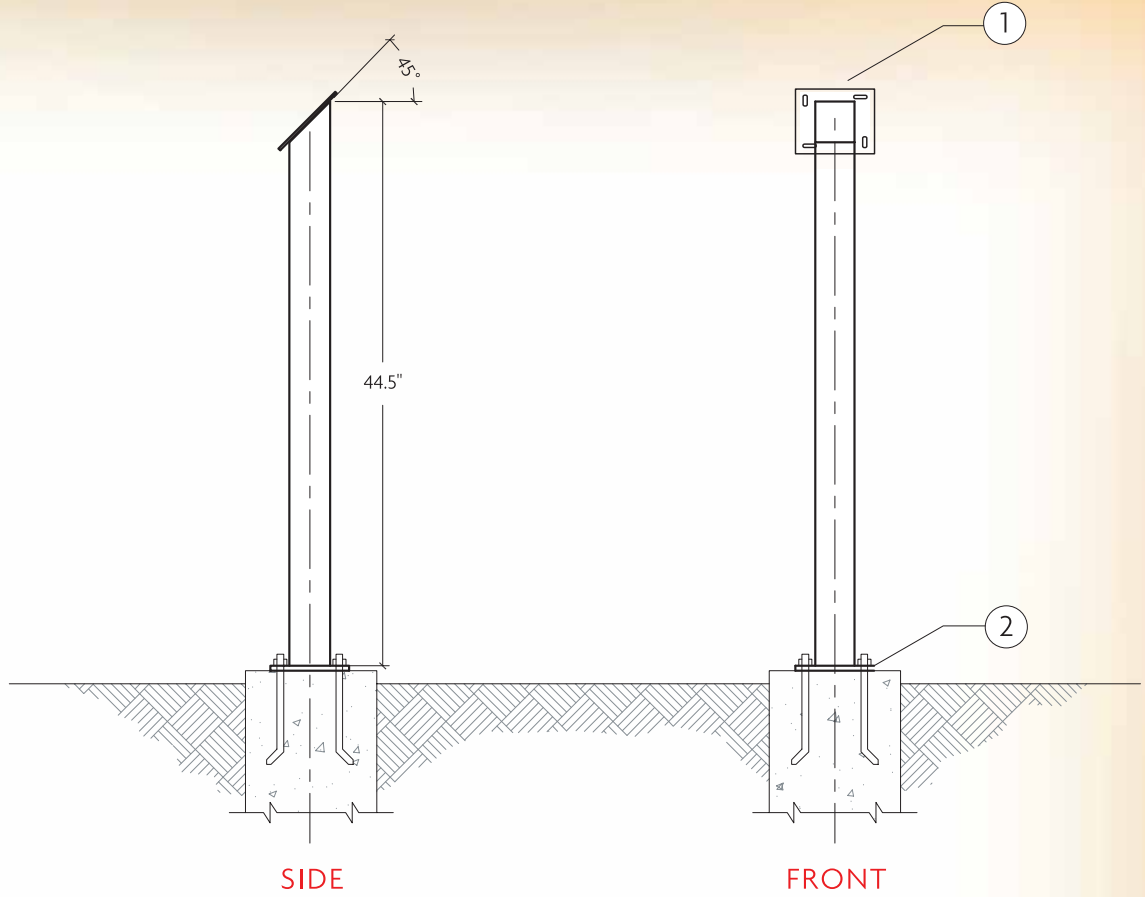

SINGLE POST PEDESTAL: Surface Mount

- Black Powder Coated Aluminum
- Custom Sizes and Colors Available

Part #: SP66