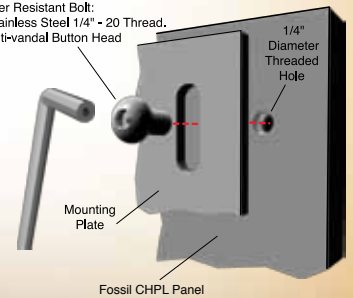

3 Attaching Panel to Hardware

- Tamper Resistant Bolt:
  - Stainless Steel 1/4" - 20 Thread.
  - Anti-vandal Button Head