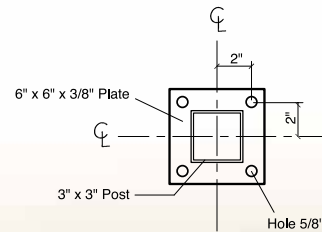

2 Base Plate