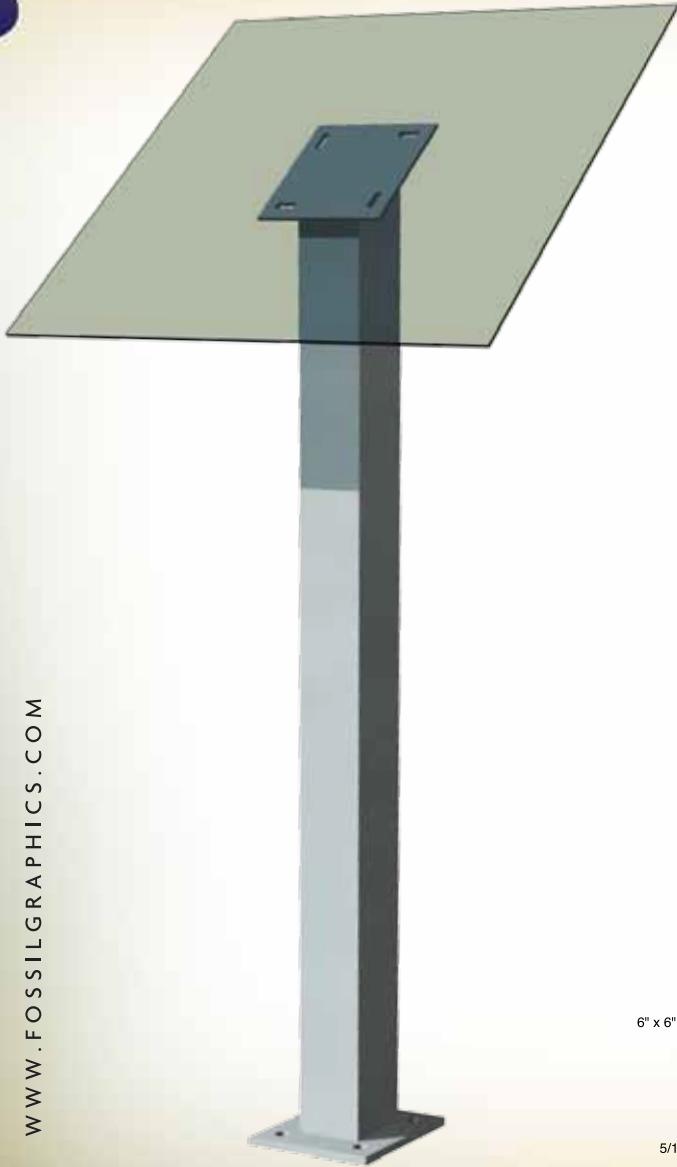

SINGLE POST PEDESTAL: Surface Mount

- Black Powder Coated Aluminum
- Custom Sizes and Colors Available

Part #: SP66