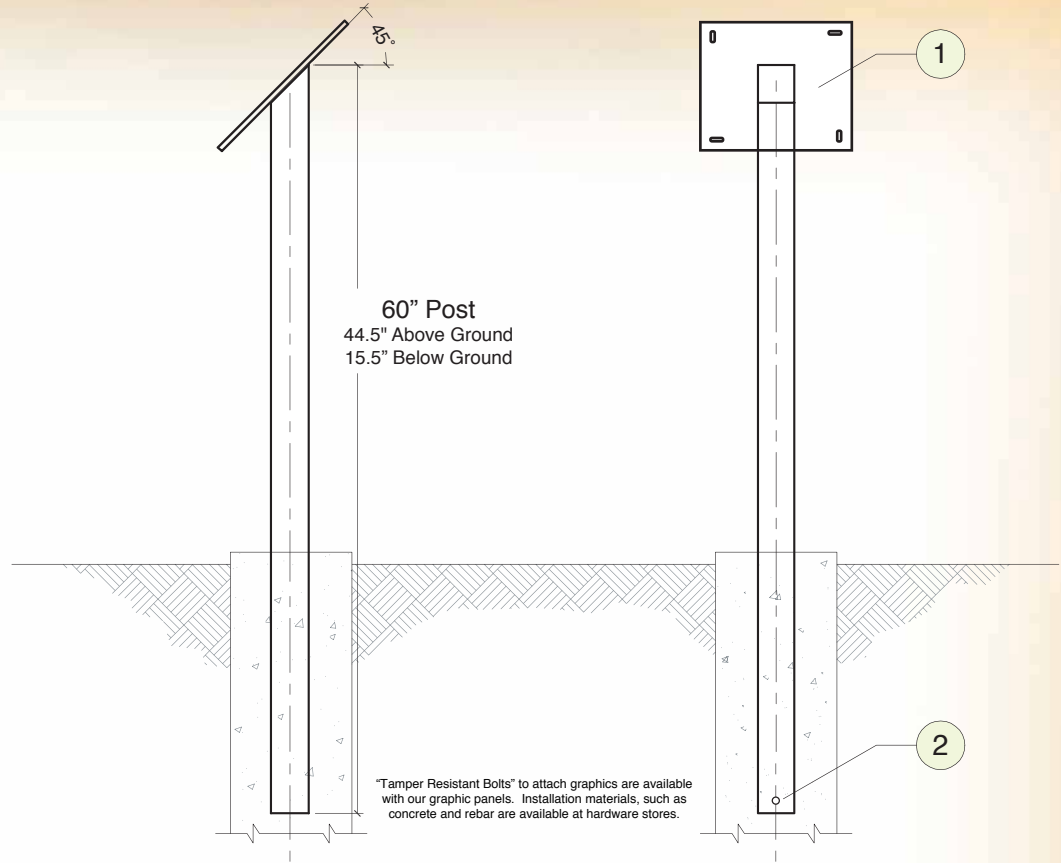

- Black Powder Coated Aluminum
- Custom Sizes and Colors Available

SIDE

FRONT

1 Mounting Plate
Other plate sizes available.

2 Underground Portion of Post

3 Attaching Panel to Hardware