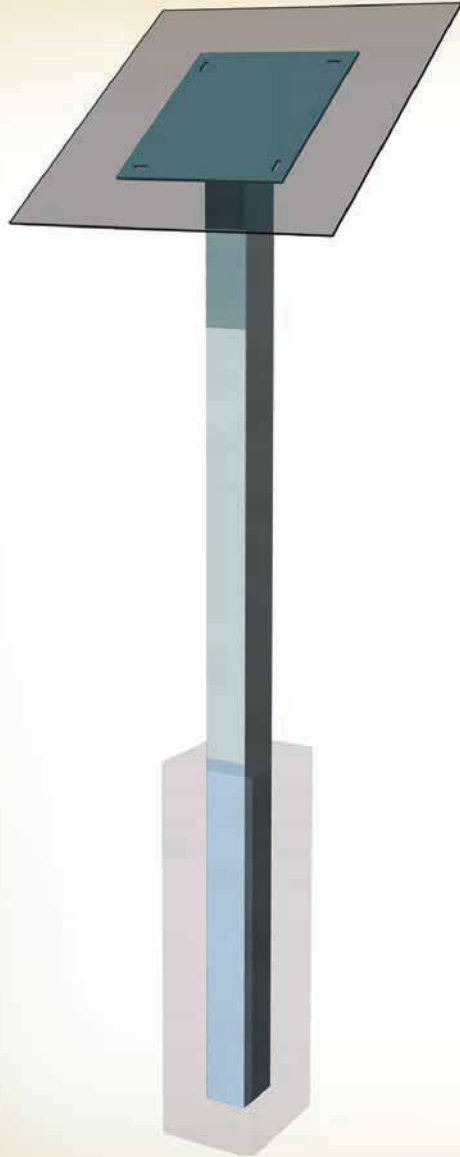

- Black Powder Coated Aluminum
- Custom Sizes and Colors Available

SIDE

FRONT

1 Mounting Plate
Other plate sizes available.

2 Underground Portion of Post

3 Attaching Panel to Hardware