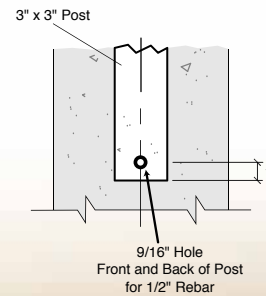

- Black Powder Coated Aluminum
- Custom Sizes and Colors Available

SIDE

FRONT

1 Mounting Plate
Other plate sizes available.

2 Underground Portion of Post

3 Attaching Panel to Hardware