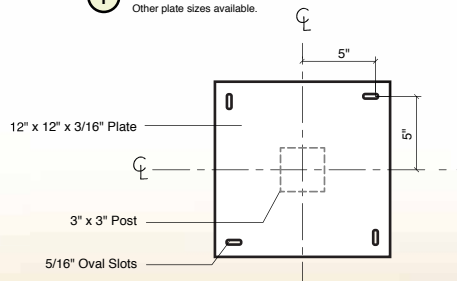

- Black Powder Coated Aluminum
- Custom Sizes and Colors Available

SIDE

FRONT

1 Mounting Plate
Other plate sizes available.

2 Underground Portion of Post

3 Attaching Panel to Hardware