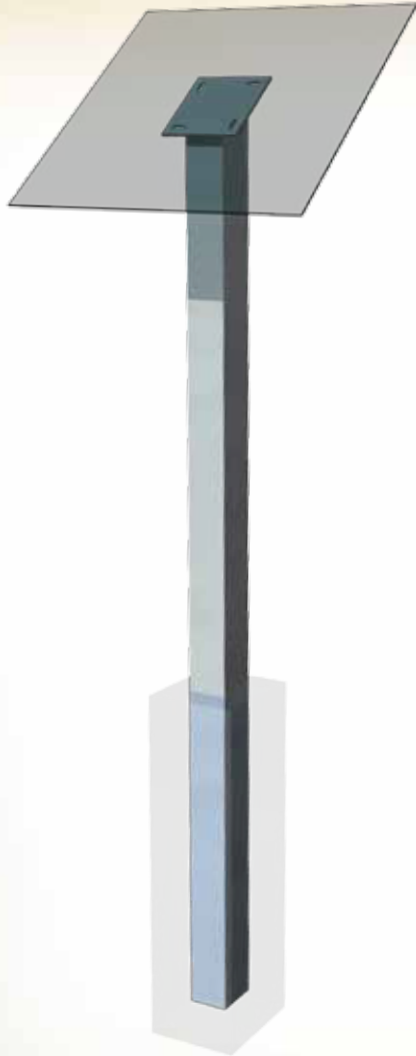

- Black Powder Coated Aluminum
- Custom Sizes and Colors Available

SIDE

FRONT

① Mounting Plate  
Other plate sizes available.

② Underground Portion of Post

③ Attaching Panel to Hardware