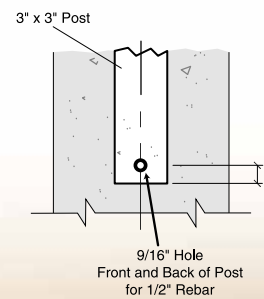

- Black Powder Coated Aluminum
- Custom Sizes and Colors Available

SIDE

FRONT

① Mounting Plate  
Other plate sizes available.

② Underground Portion of Post

③ Attaching Panel to Hardware