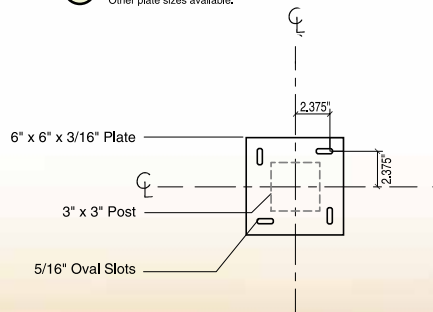

- Black Powder Coated Aluminum
- Custom Sizes and Colors Available

SIDE

FRONT

① Mounting Plate  
Other plate sizes available.

② Underground Portion of Post

③ Attaching Panel to Hardware