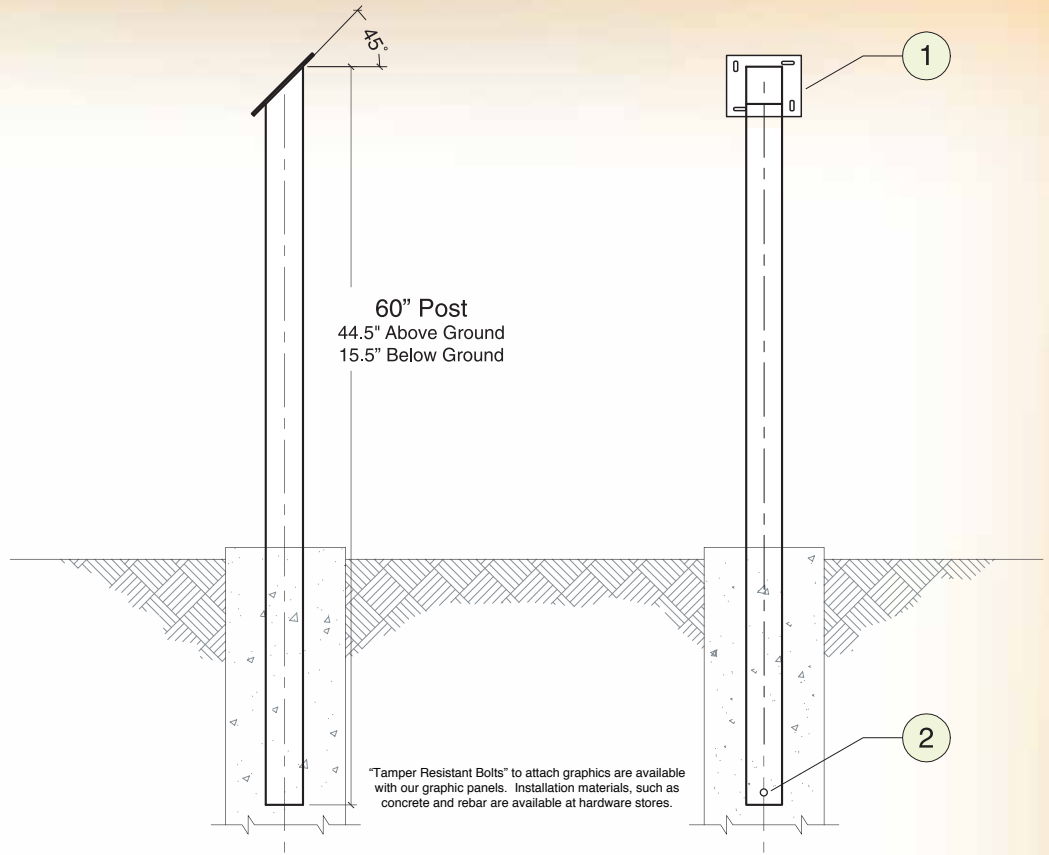

- Black Powder Coated Aluminum
- Custom Sizes and Colors Available

SIDE

FRONT

① Mounting Plate  
Other plate sizes available.

② Underground Portion of Post

③ Attaching Panel to Hardware