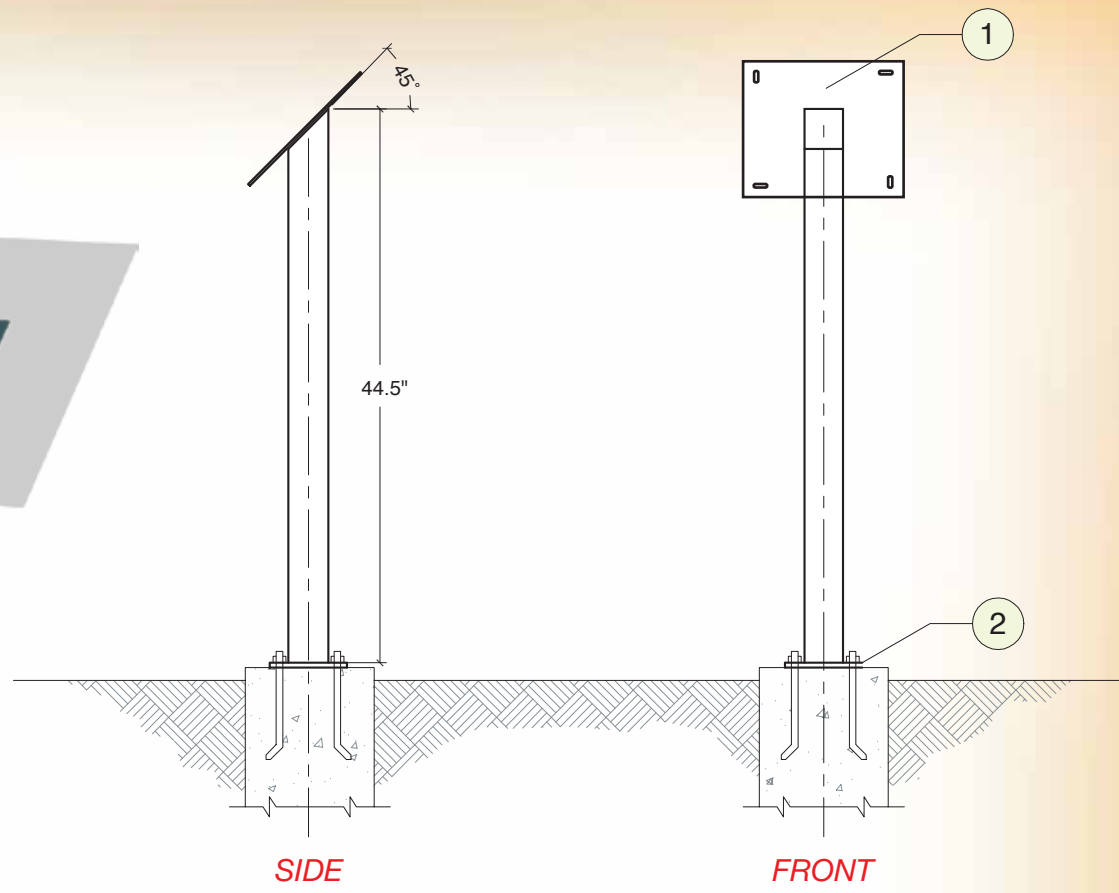

- Powder Coated Aluminum
- Custom Sizes and Colors Available

Part #: TP1212