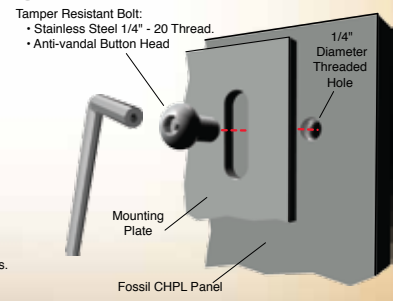

3 Attaching Panel to Hardware