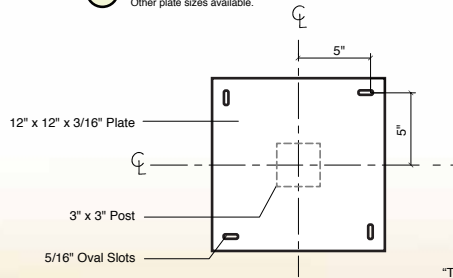

1 Mounting Plate
Other plate sizes available.