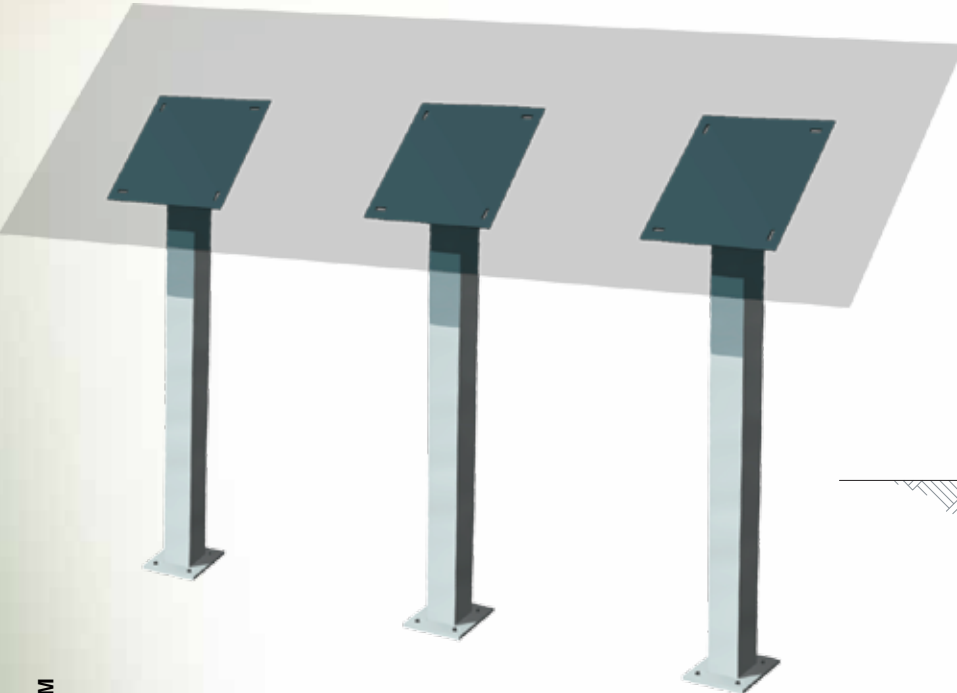

- Powder Coated Aluminum
- Custom Sizes and Colors Available

Part #: TP1212