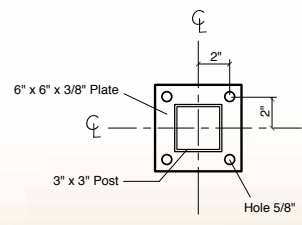

2 Base Plate