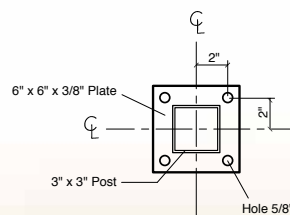

- Powder Coated Aluminum
- Custom Sizes and Colors Available

1 Mounting Plate

Other plate sizes available.

2 Base Plate

3 Attaching Panel to Hardware

- Tamper Resistant Bolt:
 - Stainless Steel 1/4" - 20 Thread.
 - Anti-vandal Button Head