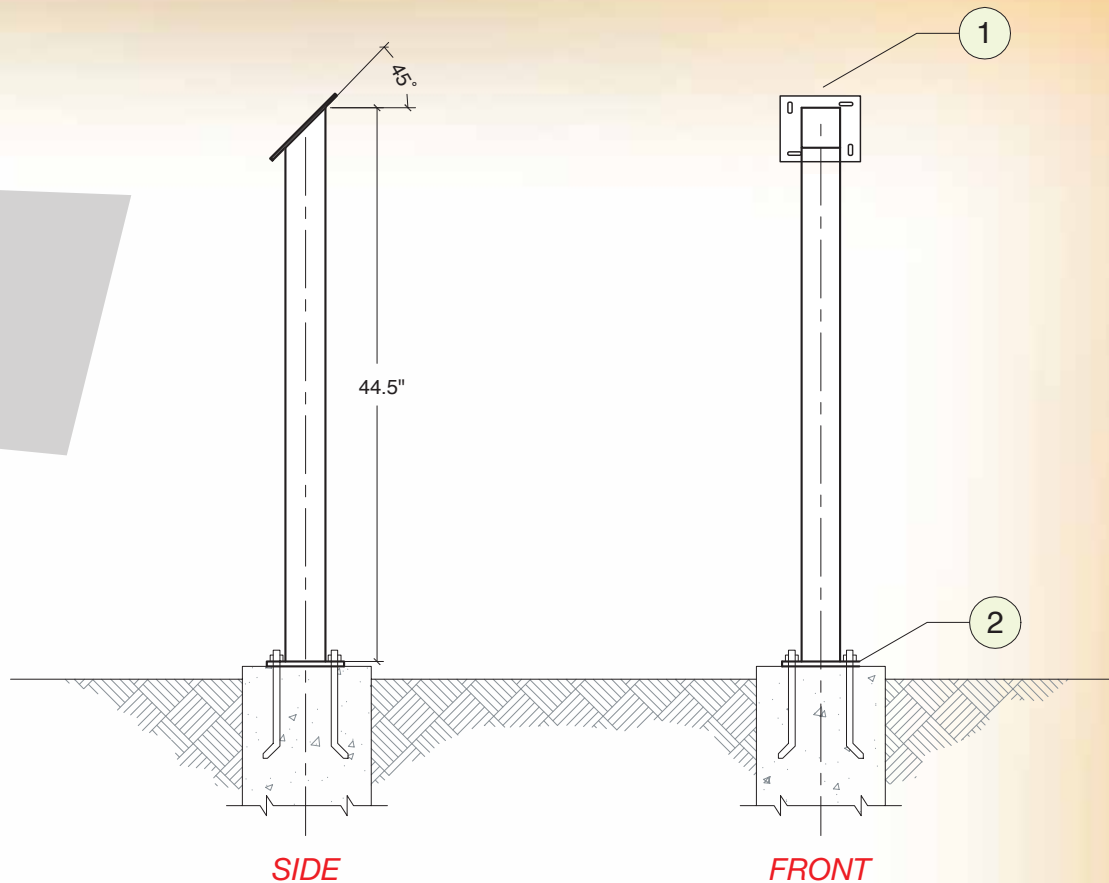

- Powder Coated Aluminum
- Custom Sizes and Colors Available

1 Mounting Plate

Other plate sizes available.

2 Base Plate

3 Attaching Panel to Hardware

- Tamper Resistant Bolt:
 - Stainless Steel 1/4" - 20 Thread.
 - Anti-vandal Button Head