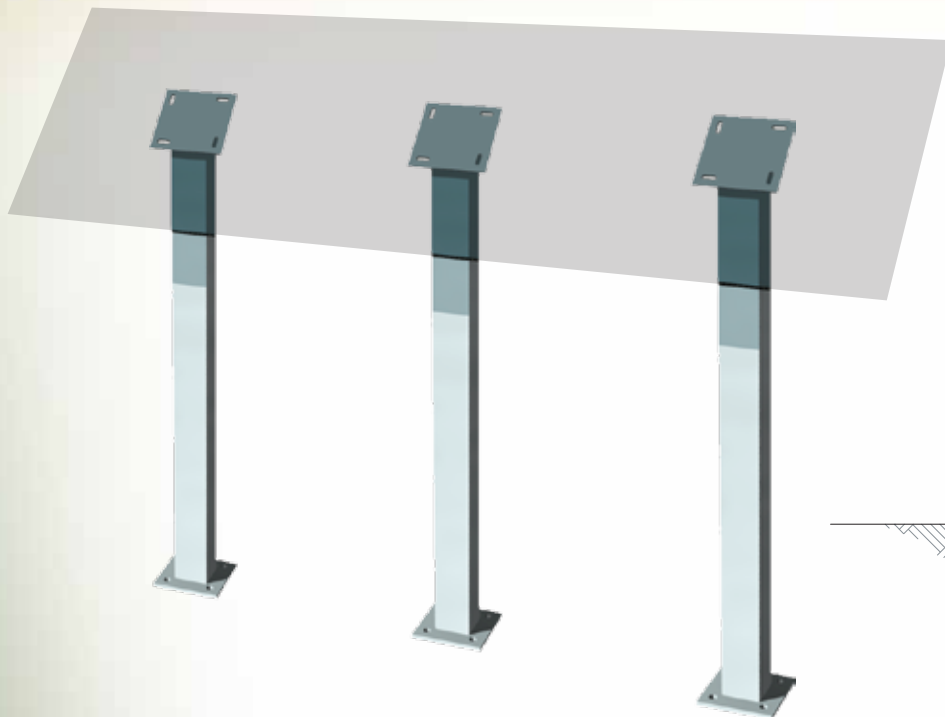

- Powder Coated Aluminum
- Custom Sizes and Colors Available

1 Mounting Plate

Other plate sizes available.

2 Base Plate

3 Attaching Panel to Hardware

- Tamper Resistant Bolt:
 - Stainless Steel 1/4" - 20 Thread.
 - Anti-vandal Button Head