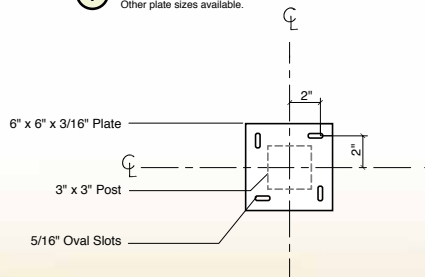

- Powder Coated Aluminum
- Custom Sizes and Colors Available

1 Mounting Plate

Other plate sizes available.

2 Base Plate

3 Attaching Panel to Hardware

- Tamper Resistant Bolt:
 - Stainless Steel 1/4" - 20 Thread.
 - Anti-vandal Button Head