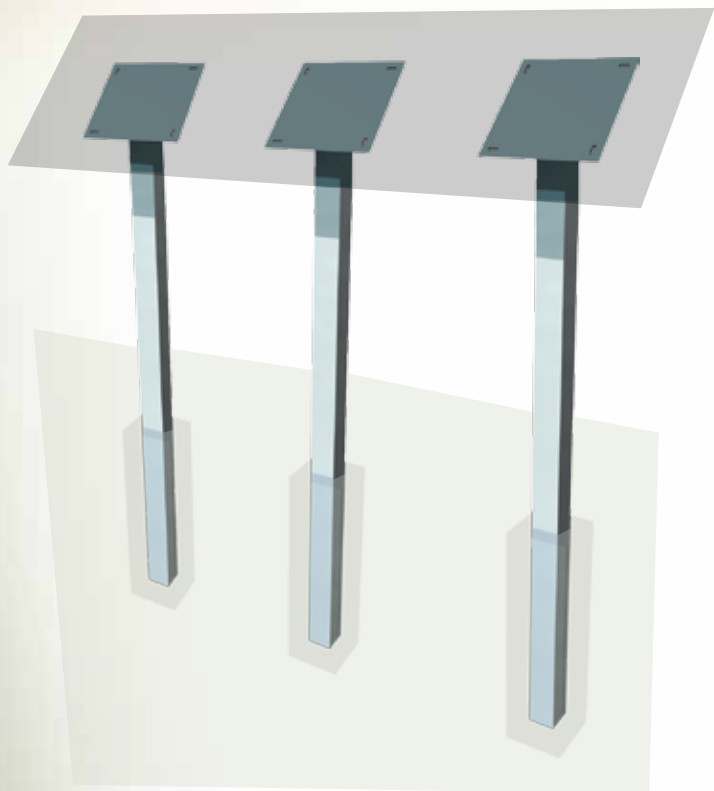

- Powder Coated Aluminum
- Custom Sizes and Colors Available

1 Mounting Plate

Other plate sizes available.

2 Underground Portion of Post

3 Attaching Panel to Hardware

- Tamper Resistant Bolt:
- Stainless Steel 1/4" - 20 Thread.
 - Anti-vandal Button Head