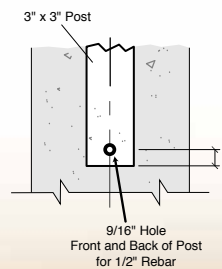

- Powder Coated Aluminum
- Custom Sizes and Colors Available

1 Mounting Plate

Other plate sizes available.

2 Underground Portion of Post

3 Attaching Panel to Hardware

- Tamper Resistant Bolt:
- Stainless Steel 1/4" - 20 Thread.
 - Anti-vandal Button Head