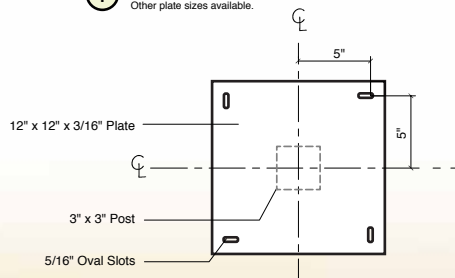

- Powder Coated Aluminum
- Custom Sizes and Colors Available

1 Mounting Plate

Other plate sizes available.

2 Underground Portion of Post

3 Attaching Panel to Hardware

- Tamper Resistant Bolt:
- Stainless Steel 1/4" - 20 Thread.
 - Anti-vandal Button Head