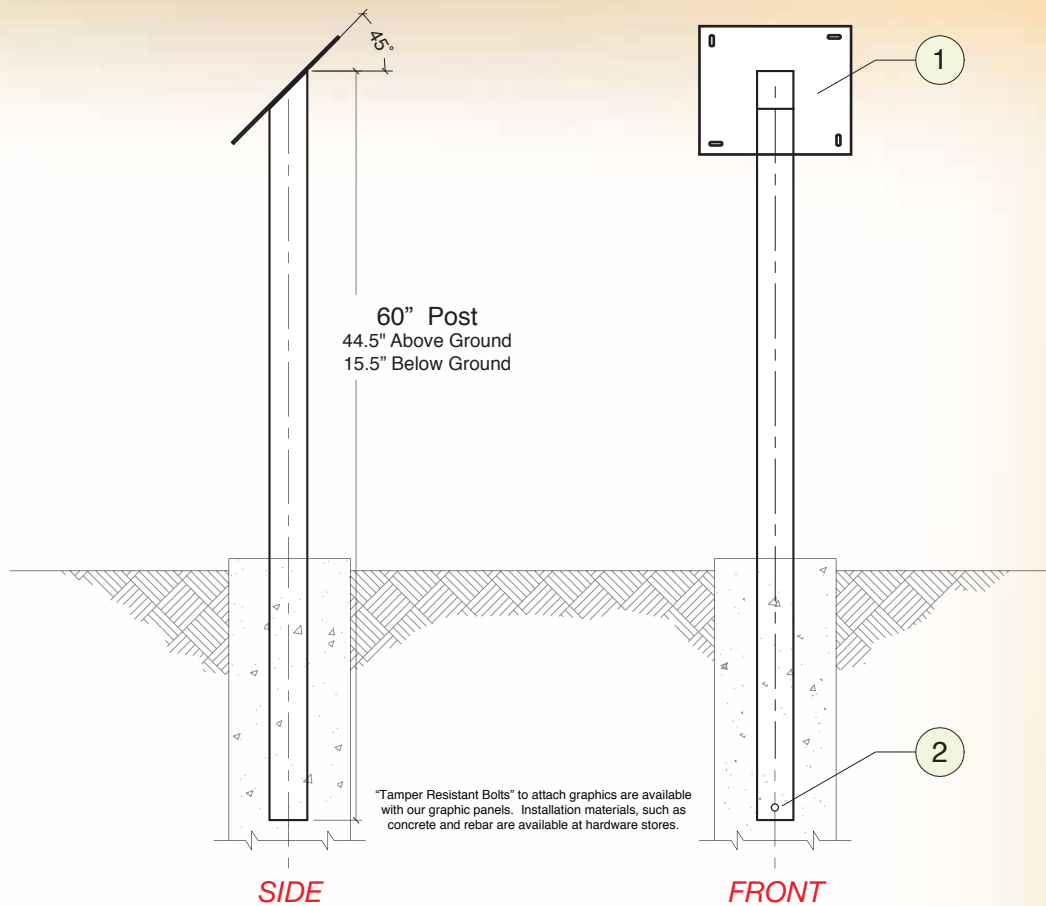

- Powder Coated Aluminum
- Custom Sizes and Colors Available

1 Mounting Plate

Other plate sizes available.

2 Underground Portion of Post

3 Attaching Panel to Hardware

- Tamper Resistant Bolt:
- Stainless Steel 1/4" - 20 Thread.
 - Anti-vandal Button Head