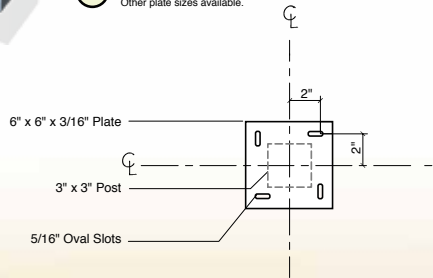

- Powder Coated Aluminum
- Custom Sizes and Colors Available

"Tamper Resistant Bolts" to attach graphics are available with our graphic panels. Installation materials, such as concrete and rebar are available at hardware stores.

1 Mounting Plate
Other plate sizes available.

2 Underground Portion of Post

3 Attaching Panel to Hardware