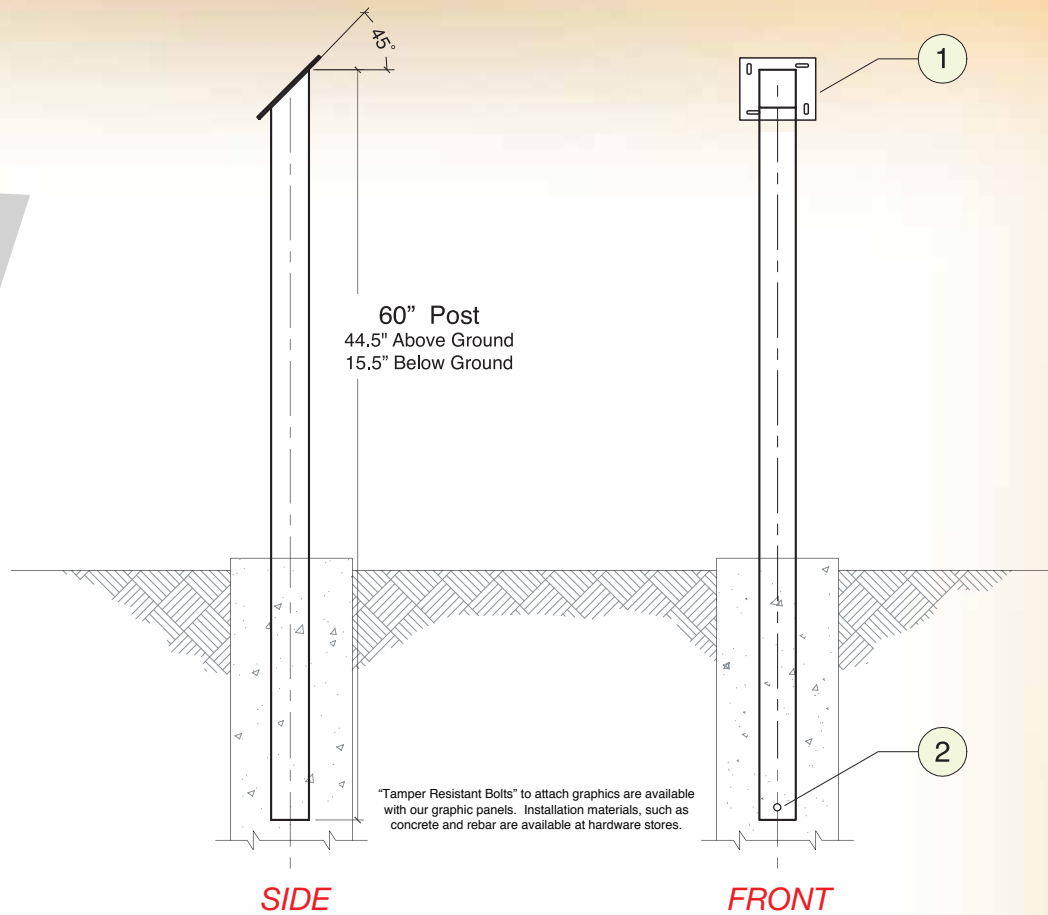

- Powder Coated Aluminum
- Custom Sizes and Colors Available

"Tamper Resistant Bolts" to attach graphics are available with our graphic panels. Installation materials, such as concrete and rebar are available at hardware stores.

1 Mounting Plate
Other plate sizes available.

2 Underground Portion of Post

3 Attaching Panel to Hardware