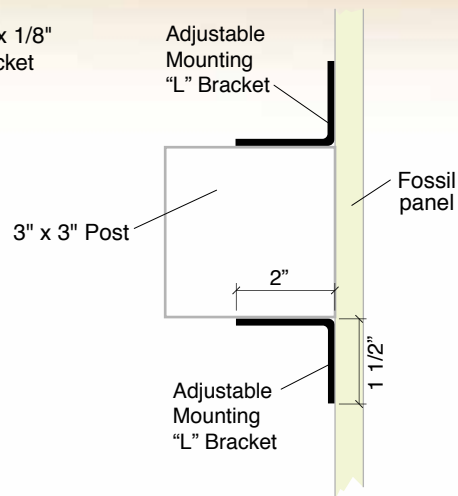

## UPRIGHT SINGLE POST PEDESTAL: In Ground

- Powder Coated Aluminum
- Custom Sizes and Colors Available

Part #'s:

- USG2 with two mounting brackets
- USG4 with four mounting brackets
- USG6 with six mounting brackets
- USG8 with eight mounting brackets

**1 Adjustable Steel Mounting "L" Shaped Bracket**

**2 Underground Portion of Post**

**3 Attaching Panel to Hardware**