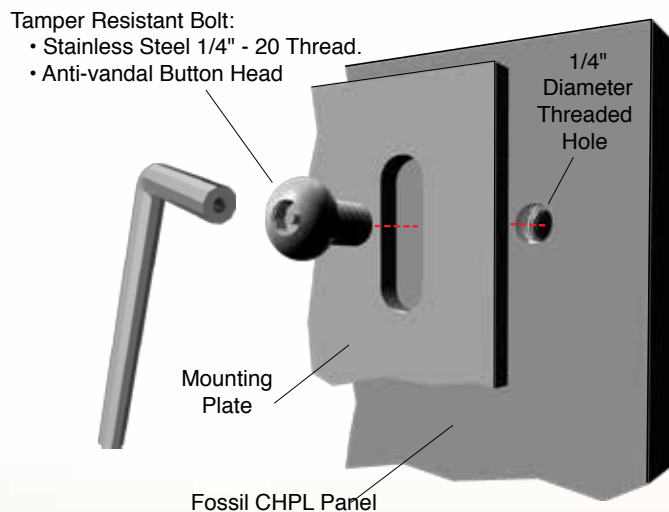

## UPRIGHT SINGLE POST PEDESTAL: In Ground

- Powder Coated Aluminum
- Custom Sizes and Colors Available

Part #'s:

- USG2 with two mounting brackets
- USG4 with four mounting brackets
- USG6 with six mounting brackets
- USG8 with eight mounting brackets

**1 Adjustable Steel Mounting "L" Shaped Bracket**

**2 Underground Portion of Post**

**3 Attaching Panel to Hardware**