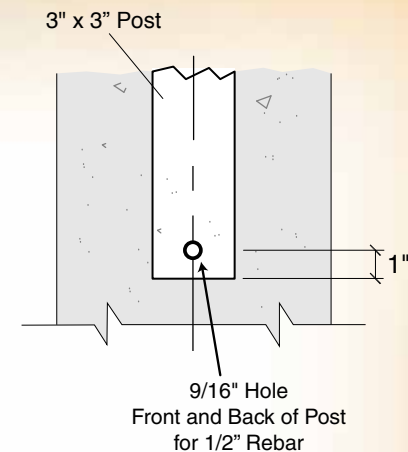

## UPRIGHT SINGLE POST PEDESTAL: In Ground

- Powder Coated Aluminum
- Custom Sizes and Colors Available

Part #'s:

- USG2 with two mounting brackets
- USG4 with four mounting brackets
- USG6 with six mounting brackets
- USG8 with eight mounting brackets

**1 Adjustable Steel Mounting "L" Shaped Bracket**

**2 Underground Portion of Post**

**3 Attaching Panel to Hardware**