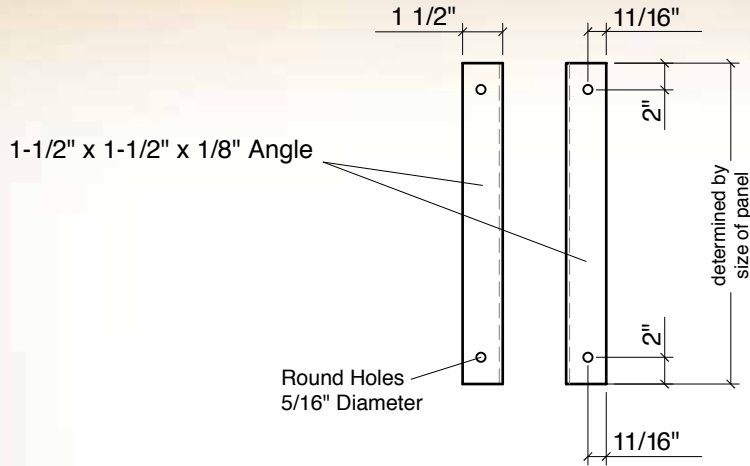

SIDE

FRONT

30° Wall Mount Brackets

Part #: WMB88 (8" x 8" x 1-1/2") and WMB1818 (18" x 18" x 1-1/2")

** Custom sizes available upon request

1 Front View - Angle Brackets

2 Side View - Angled Brackets

1/2" FOSSIL PANEL ON FOSSIL SUPPORT

TAMPER RESISTANT BOLT:

- BUTTON-HEAD ANTI-VANDAL SCREWS
- 1/2" LONG X 1/4" -20 THREAD
- STAINLESS STEEL

3/4" FOSSIL PANEL ON FOSSIL SUPPORT

TAMPER RESISTANT BOLT:

- BUTTON-HEAD ANTI-VANDAL SCREWS
- 5/8" LONG X 1/4" -20 THREAD
- STAINLESS STEEL

1" FOSSIL PANEL ON FOSSIL SUPPORT

TAMPER RESISTANT BOLT:

- BUTTON-HEAD ANTI-VANDAL SCREWS
- 3/4" LONG X 1/4" -20 THREAD
- STAINLESS STEEL

INCLUDES: