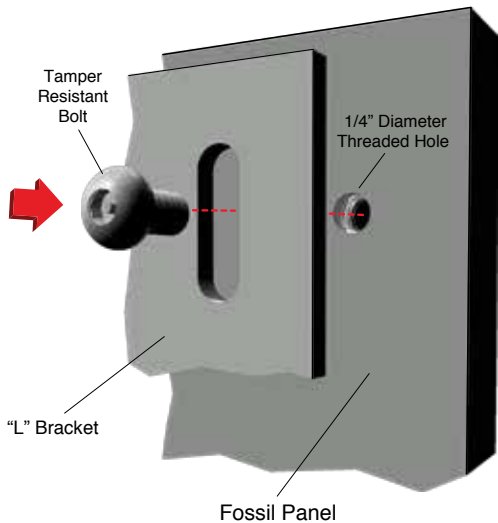

SIDE

FRONT

30° Wall Mount Brackets

Part #: WMB88 (8" x 8" x 1-1/2") and WMB1818 (18" x 18" x 1-1/2")

** Custom sizes available upon request

1 Front View - Angle Brackets

2 Side View - Angled Brackets

1/2" FOSSIL PANEL ON FOSSIL SUPPORT

TAMPER RESISTANT BOLT:

- BUTTON-HEAD ANTI-VANDAL SCREWS
- 1/2" LONG X 1/4" -20 THREAD
- STAINLESS STEEL

3/4" FOSSIL PANEL ON FOSSIL SUPPORT

TAMPER RESISTANT BOLT:

- BUTTON-HEAD ANTI-VANDAL SCREWS
- 5/8" LONG X 1/4" -20 THREAD
- STAINLESS STEEL

1" FOSSIL PANEL ON FOSSIL SUPPORT

TAMPER RESISTANT BOLT:

- BUTTON-HEAD ANTI-VANDAL SCREWS
- 3/4" LONG X 1/4" -20 THREAD
- STAINLESS STEEL

INCLUDES: