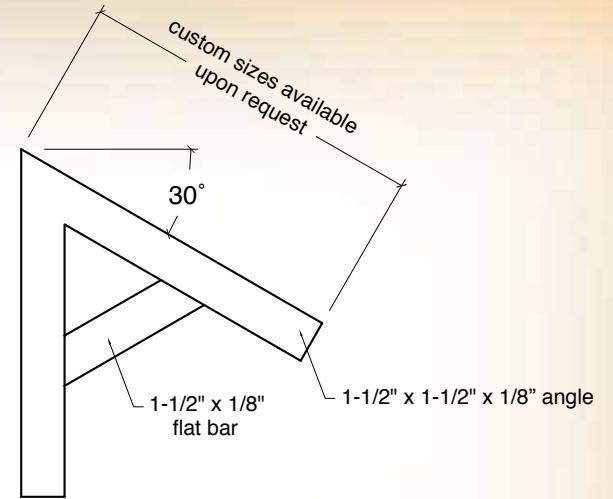

SIDE

FRONT

30° Wall Mount Brackets

Part #: WMB88 (8" x 8" x 1-1/2") and WMB1818 (18" x 18" x 1-1/2")

** Custom sizes available upon request

1 Front View - Angle Brackets

2 Side View - Angled Brackets

1/2" FOSSIL PANEL ON FOSSIL SUPPORT

TAMPER RESISTANT BOLT:

- BUTTON-HEAD ANTI-VANDAL SCREWS
- 1/2" LONG X 1/4" -20 THREAD
- STAINLESS STEEL

3/4" FOSSIL PANEL ON FOSSIL SUPPORT

TAMPER RESISTANT BOLT:

- BUTTON-HEAD ANTI-VANDAL SCREWS
- 5/8" LONG X 1/4" -20 THREAD
- STAINLESS STEEL

1" FOSSIL PANEL ON FOSSIL SUPPORT

TAMPER RESISTANT BOLT:

- BUTTON-HEAD ANTI-VANDAL SCREWS
- 3/4" LONG X 1/4" -20 THREAD
- STAINLESS STEEL

INCLUDES: